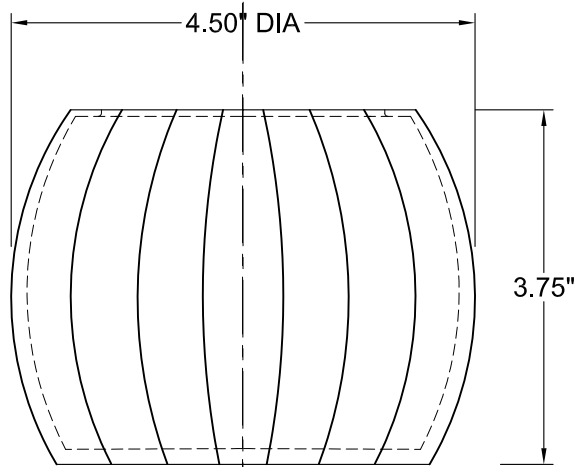

DIFF. SIDE VIEW

DIFF. SIDE VIEW

FRONT VIEW

**ELEMENTS mini-pendant
oxygen 3-8130-24**

OXYGEN LIGHTING ©

LAMPING

- o (1x) 7w LED GU10 (not included)
- o 7w MAX
- o GU10 base
- o Initial Lumens (3000K): 520 lm
- o Delivered Lumens: 406 lm

METAL FINISHES

- o 14 - Polished Chrome
- o 24 - Satin Nickel

DIFFUSER

- o Matte Opal Glass
- o Pepo

DIMENSIONS

- o 4.5" (W) X 6.49" (H)
- o 4.75" (canopy)

INSTALLATION

- o 4" octagonal J-Box
- o ETL Dry/Damp Listed
- o ADA
- o Conforms to UL STD 1598
- o Certified CAN/CSA STD C22.2 No. 250.0