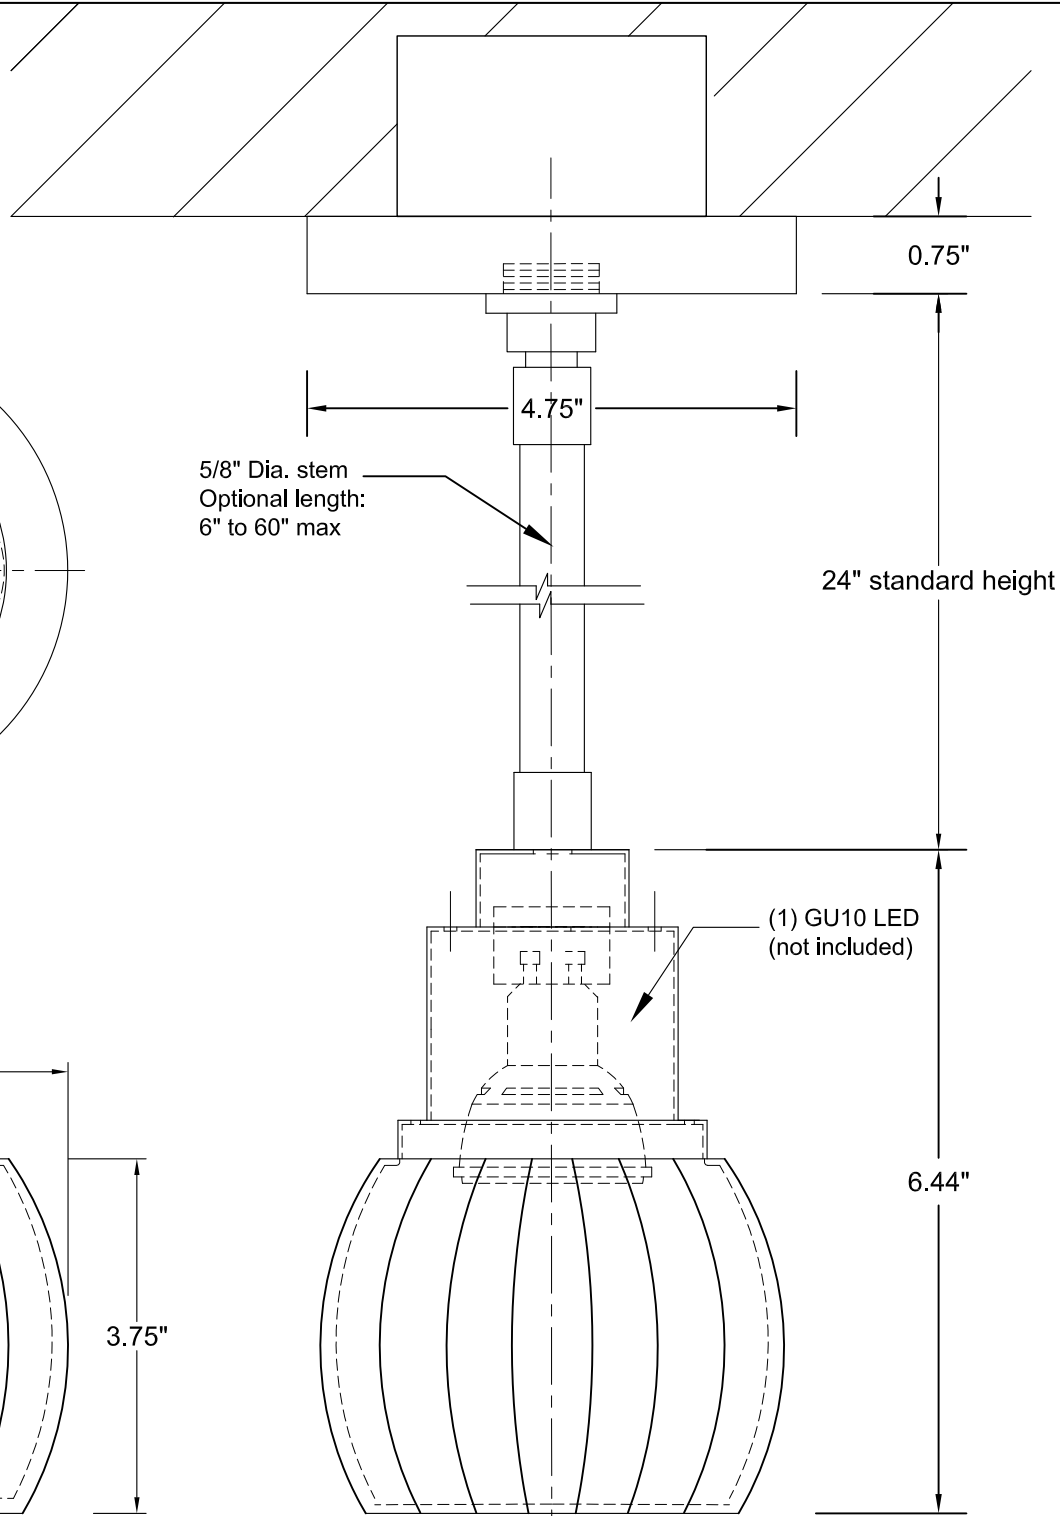

DIFF. SIDE VIEW

DIFF. SIDE VIEW

FRONT VIEW

**ELEMENTS mini-pendant
oxygen 3-8130-24**

OXYGEN LIGHTING ©

LAMPING

- o (1x) 7w LED GU10 (not included)
- o 7w MAX
- o GU10 base
- o Initial Lumens (3000K): 520 lm
- o Delivered Lumens: 406 lm

METAL FINISHES

- o 14 - Polished Chrome
- o 24 - Satin Nickel

DIFFUSER

- o Matte Opal Glass
- o Pepo

DIMENSIONS

- o 4.5" (W) X 6.49" (H)
- o 4.75" (canopy)

INSTALLATION

- o 4" octagonal J-Box
- o ETL Dry/Damp Listed
- o ADA
- o Conforms to UL STD 1598
- o Certified CAN/CSA STD C22.2 No. 250.0