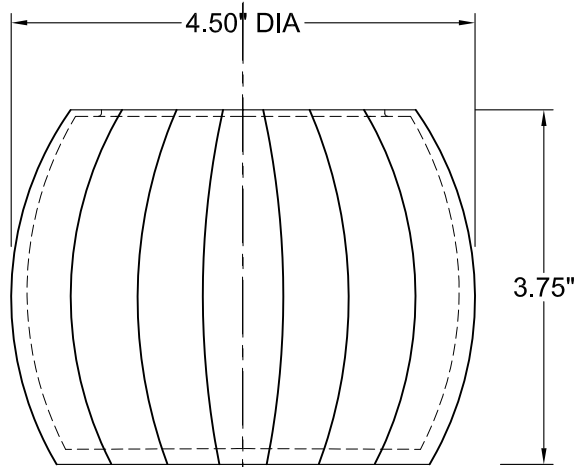

**DIFF. SIDE VIEW**

**DIFF. SIDE VIEW**

**FRONT VIEW**

**ELEMENTS mini-pendant  
oxygen 3-8130-14**

OXYGEN LIGHTING ©

**LAMPING**

- o (1x) 7w LED GU10 (not included)
- o 7w MAX
- o GU10 base
- o Initial Lumens (3000K): 520 lm
- o Delivered Lumens: 406 lm

**METAL FINISHES**

- o 14 - Polished Chrome
- o 24 - Satin Nickel

**DIFFUSER**

- o Matte Opal Glass
- o Pepo

**DIMENSIONS**

- o 4.5" (W) X 6.49" (H)
- o 4.75" (canopy)

**INSTALLATION**

- o 4" octagonal J-Box
- o ETL Dry/Damp Listed
- o ADA
- o Conforms to UL STD 1598
- o Certified CAN/CSA STD C22.2 No. 250.0