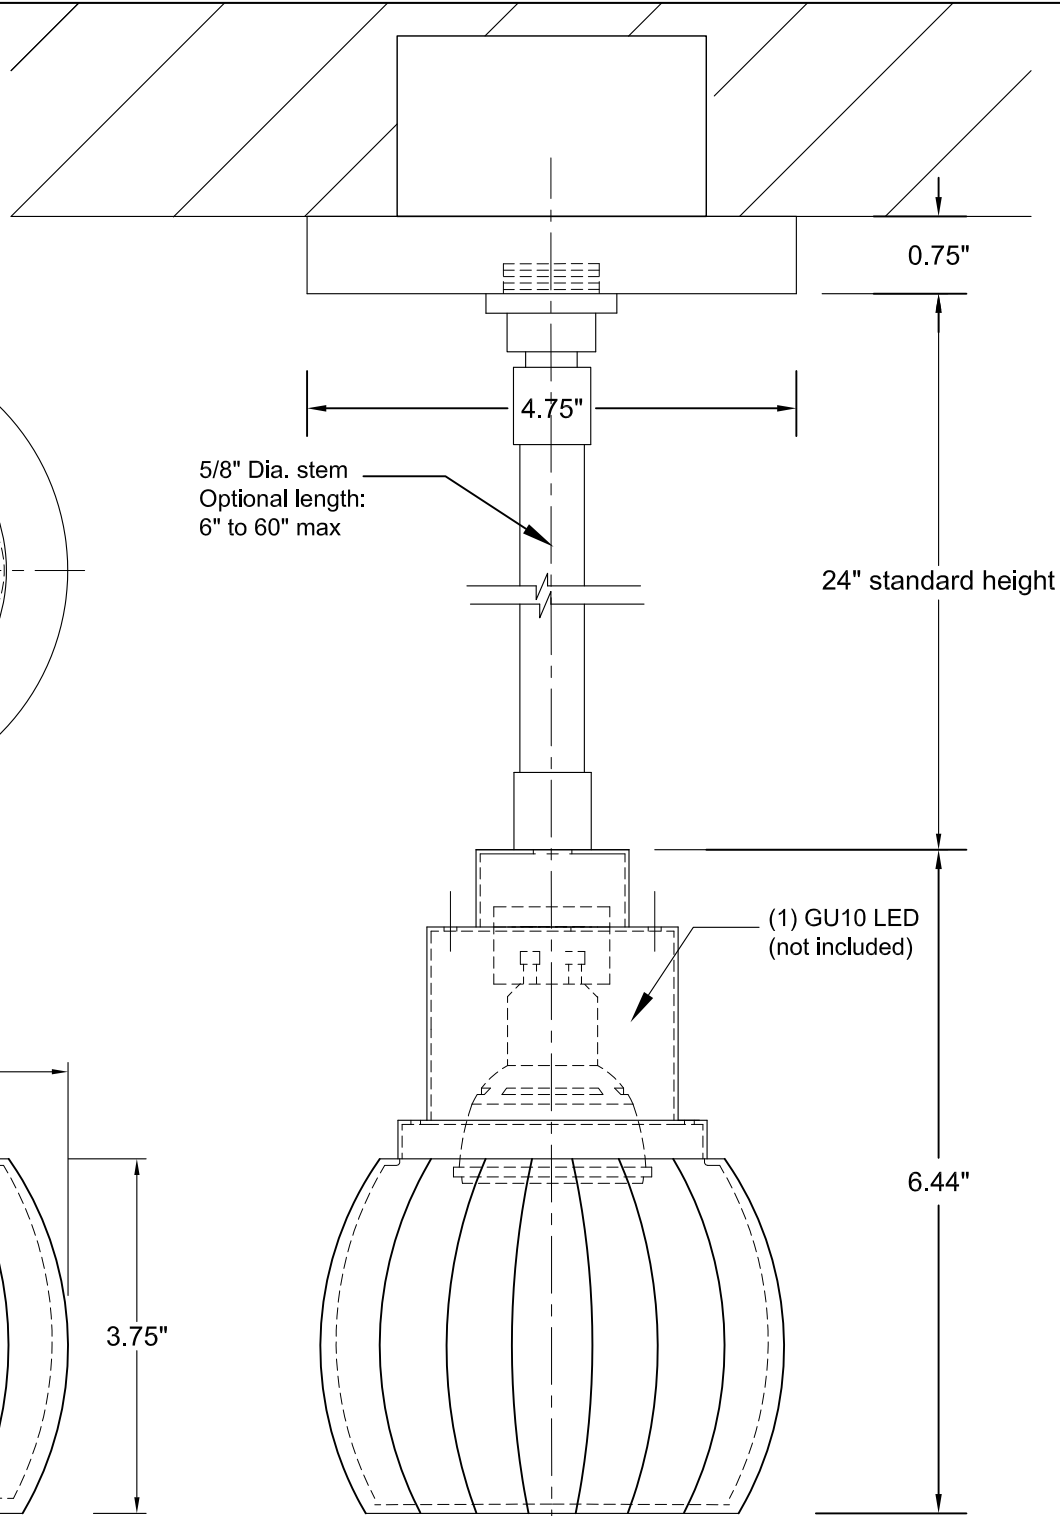

**DIFF. SIDE VIEW**

**DIFF. SIDE VIEW**

**FRONT VIEW**

**ELEMENTS mini-pendant  
oxygen 3-8130-14**

OXYGEN LIGHTING ©

**LAMPING**

- o (1x) 7w LED GU10 (not included)
- o 7w MAX
- o GU10 base
- o Initial Lumens (3000K): 520 lm
- o Delivered Lumens: 406 lm

**METAL FINISHES**

- o 14 - Polished Chrome
- o 24 - Satin Nickel

**DIFFUSER**

- o Matte Opal Glass
- o Pepo

**DIMENSIONS**

- o 4.5" (W) X 6.49" (H)
- o 4.75" (canopy)

**INSTALLATION**

- o 4" octagonal J-Box
- o ETL Dry/Damp Listed
- o ADA
- o Conforms to UL STD 1598
- o Certified CAN/CSA STD C22.2 No. 250.0