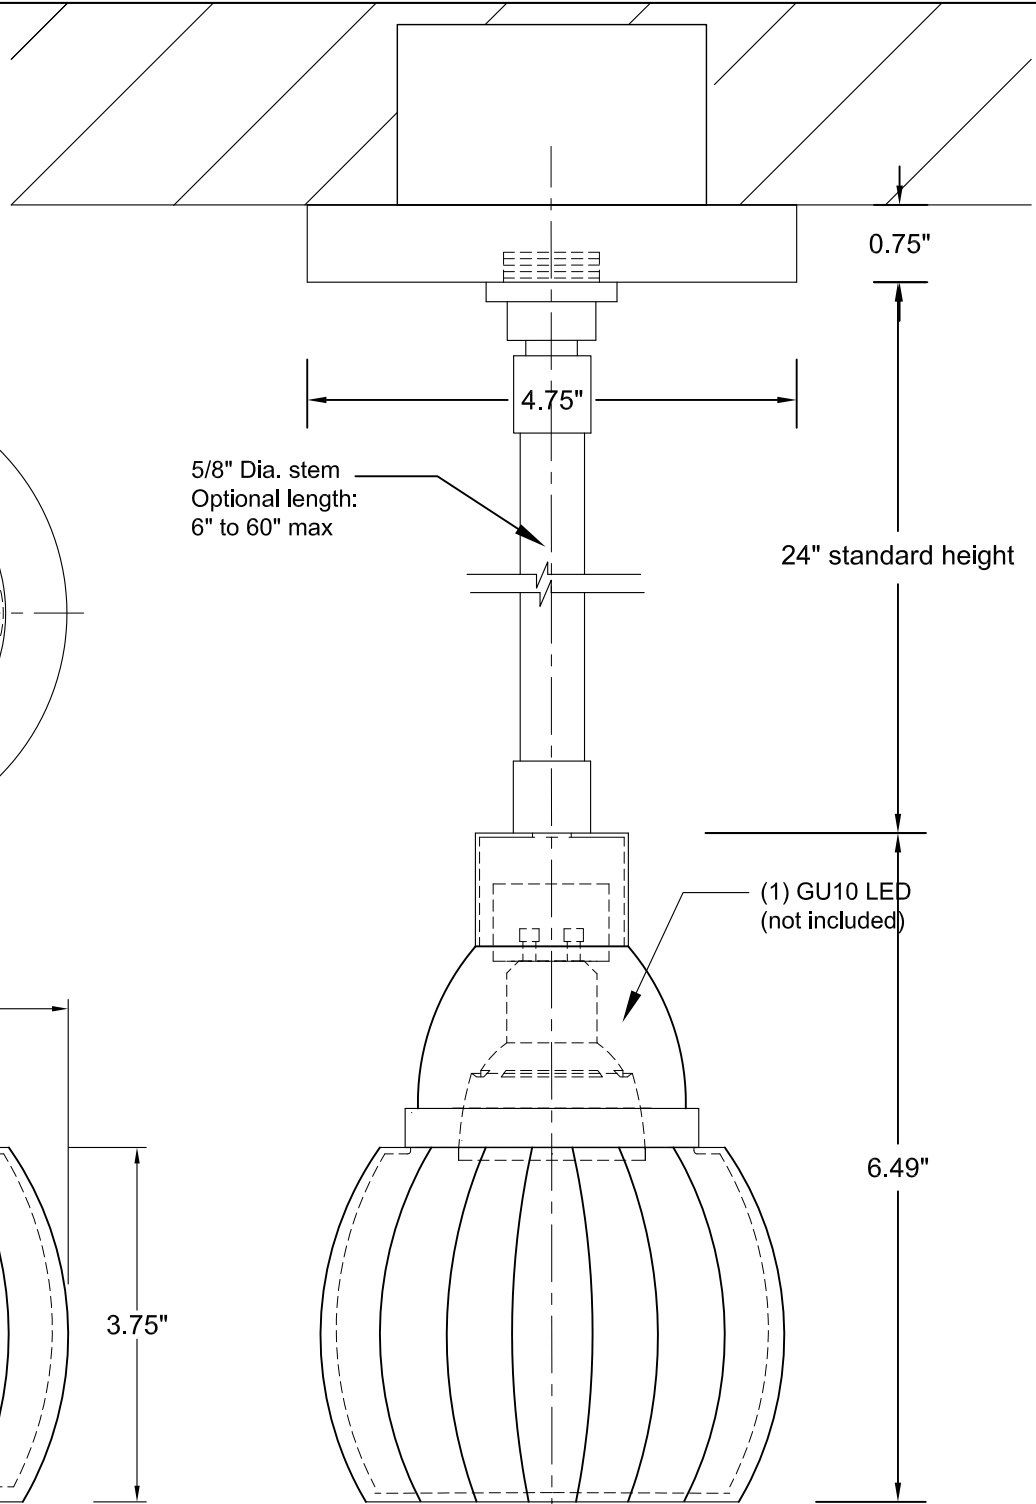

DIFF. TOP VIEW

DIFF. SIDE VIEW

FRONT VIEW

ELEMENTS mini-pendant
oxygen **3-8030-24**

OXYGEN LIGHTING ©

LAMPING

- o (1x) 7w LED GU10 (not included)
- o 7w MAX
- o GU10 base
- o Initial Lumens (3000K): 520 lm
- o Delivered Lumens: 406 lm

METAL FINISHES

- o 14 - Polished Chrome
- o 24 - Satin Nickel

DIFFUSER

- o Matte Opal Glass
- o Pepo

DIMENSIONS

- o 4.5" (W) X 6.49" (H)
- o 4.75" canopy

INSTALLATION

- o 4" octagonal J-Box
- o ETL Dry/Damp Listed
- o ADA
- o Conforms to UL STD 1598
- o Certified CAN/CSA STD C22.2 No. 250.0