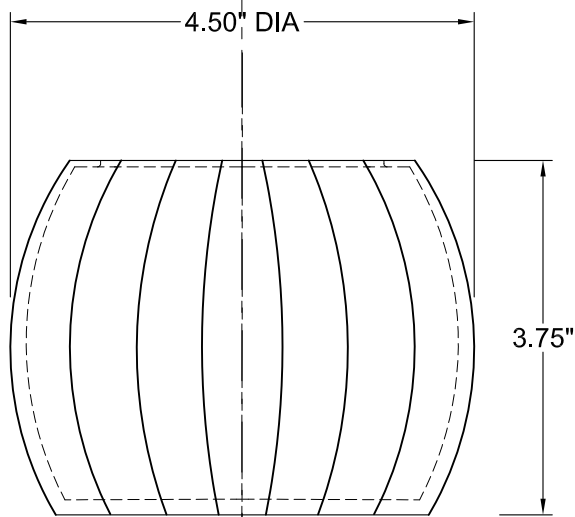

DIFF. TOP VIEW

DIFF. SIDE VIEW

FRONT VIEW

ELEMENTS mini-pendant
oxygen **3-8030-24**

OXYGEN LIGHTING ©

LAMPING

- o (1x) 7w LED GU10 (not included)
- o 7w MAX
- o GU10 base
- o Initial Lumens (3000K): 520 lm
- o Delivered Lumens: 406 lm

METAL FINISHES

- o 14 - Polished Chrome
- o 24 - Satin Nickel

DIFFUSER

- o Matte Opal Glass
- o Pepo

DIMENSIONS

- o 4.5" (W) X 6.49" (H)
- o 4.75" canopy

INSTALLATION

- o 4" octagonal J-Box
- o ETL Dry/Damp Listed
- o ADA
- o Conforms to UL STD 1598
- o Certified CAN/CSA STD C22.2 No. 250.0