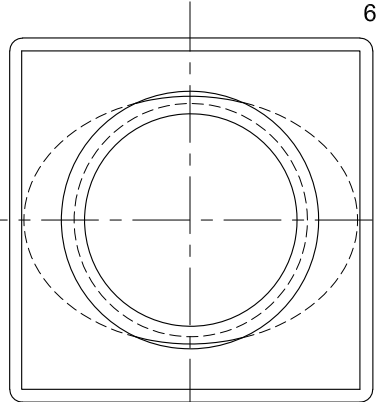

5/8" Dia. stem  
Optional length:  
6" to 60" max

**DIFF. TOP VIEW**

3.50" SQ.

**DIFF. FRONT VIEW**

3.375"

**FRONT VIEW**

0.75"

4.75"

5.10"

6.43"

(1) GU10 LED  
(not included)

**ELEMENTS mini-pendant  
oxygen 3-8010-24**

OXYGEN LIGHTING ©

**LAMPING**

- o (1x) 7w LED GU10 (not included)
- o 7w MAX
- o GU10 base
- o Initial Lumens (3000K): 520 lm
- o Delivered Lumens (3000K): 378 lm

**METAL FINISHES**

- o 14 - Polished Chrome
- o 24 - Satin Nickel

**DIFFUSER**

- o Matte Opal Glass
- o Cube

**DIMENSIONS**

- o 3.5" (W) x 6.43" (H)
- o 4.75" (canopy)

**INSTALLATION**

- o 4" octagonal J-Box
- o ETL Dry/Damp Listed
- o ADA
- o Conforms to UL STD 1598
- o Certified CAN/CSA STD C22.2 No. 250.0