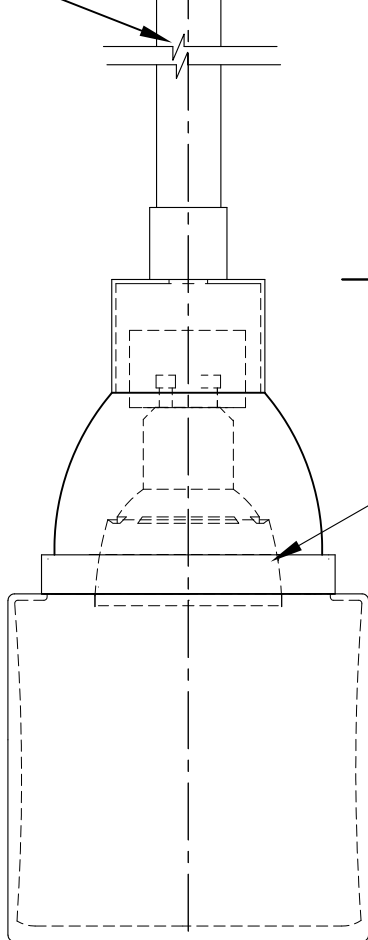

5/8" Dia. stem  
Optional length:  
6" to 60" max

**DIFF. TOP VIEW**

3.50" SQ.

**DIFF. FRONT VIEW**

3.375"

**FRONT VIEW**

0.75"

4.75"

5.10"

6.43"

(1) GU10 LED  
(not included)

**ELEMENTS mini-pendant  
oxygen 3-8010-24**

OXYGEN LIGHTING ©

**LAMPING**

- o (1x) 7w LED GU10 (not included)
- o 7w MAX
- o GU10 base
- o Initial Lumens (3000K): 520 lm
- o Delivered Lumens (3000K): 378 lm

**METAL FINISHES**

- o 14 - Polished Chrome
- o 24 - Satin Nickel

**DIFFUSER**

- o Matte Opal Glass
- o Cube

**DIMENSIONS**

- o 3.5" (W) x 6.43" (H)
- o 4.75" (canopy)

**INSTALLATION**

- o 4" octagonal J-Box
- o ETL Dry/Damp Listed
- o ADA
- o Conforms to UL STD 1598
- o Certified CAN/CSA STD C22.2 No. 250.0