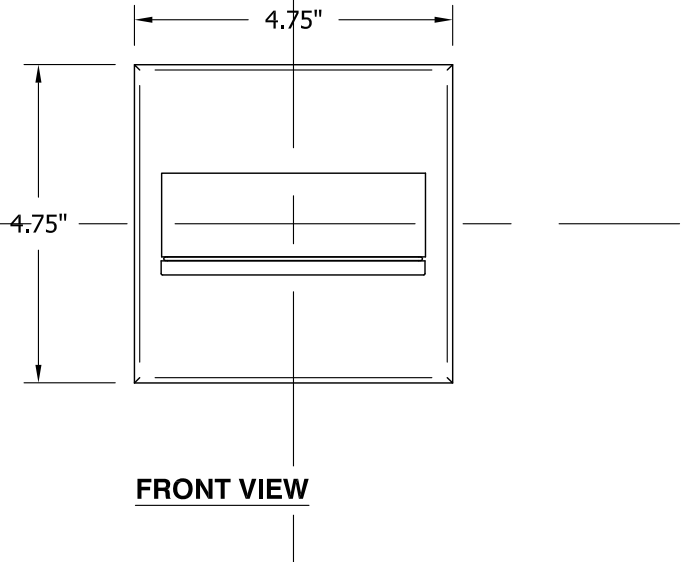

TOP VIEW

SIDE VIEW

FRONT VIEW

CERES outdoor
 120v **3-726-22**
 277v **37-726-22**

OXYGEN LIGHTING ©

LAMPING

- o (1x) 8.2w LED Array
- o 3000K, 350mA
- o Initial Lumens: 1173 lm
- o Delivered Lumens: 550 lm
- o CRI>80
- o Color Consistency: 3 Step MacAdam Ellipse

INPUT VOLTAGE

- o 120v OR 277v 50/60Hz

DIMENSIONS

- o 4.75" (w) x 4.75" (h) x 4.88" (ext.)

SPECIAL NOTE

- o Add caulking around fixture base at the wall to prevent water from entering fixture.

INSTALLATION

- o 4" J-Box
- o 2.5" Deep Octagonal J-Box
- o ETL WET Listed (Installer must provide a bead of caulk between fixture housing and mounting surface)
- o Wall mount
- o Conforms to UL STD 1598
- o Certified CAN/CSA STD C22.2 No. 250.0