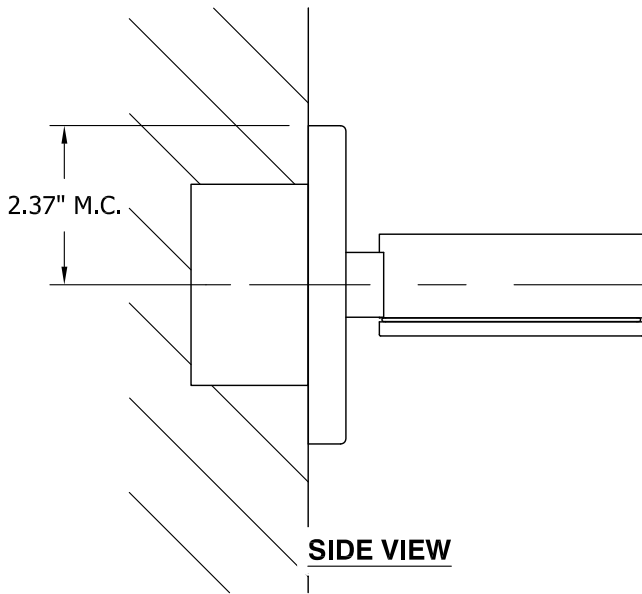

TOP VIEW

SIDE VIEW

FRONT VIEW

CERES outdoor
 120v **3-726-22**
 277v **37-726-22**

OXYGEN LIGHTING ©

LAMPING

- o (1x) 8.2w LED Array
- o 3000K, 350mA
- o Initial Lumens: 1173 lm
- o Delivered Lumens: 550 lm
- o CRI>80
- o Color Consistency: 3 Step MacAdam Ellipse

INPUT VOLTAGE

- o 120v OR 277v 50/60Hz

DIMENSIONS

- o 4.75" (w) x 4.75" (h) x 4.88" (ext.)

SPECIAL NOTE

- o Add caulking around fixture base at the wall to prevent water from entering fixture.

INSTALLATION

- o 4" J-Box
- o 2.5" Deep Octagonal J-Box
- o ETL WET Listed (Installer must provide a bead of caulk between fixture housing and mounting surface)
- o Wall mount
- o Conforms to UL STD 1598
- o Certified CAN/CSA STD C22.2 No. 250.0