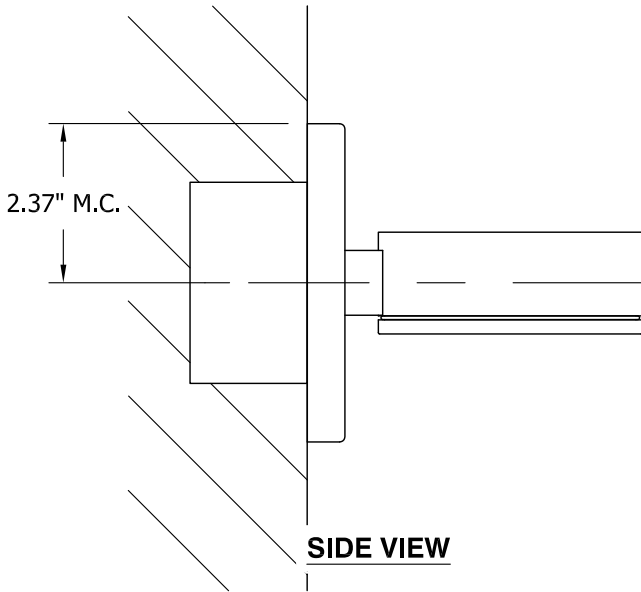

TOP VIEW

FRONT VIEW

SIDE VIEW

CERES outdoor
 120v **3-726-16**
 277v **37-726-16**

OXYGEN LIGHTING ©

LAMPING

- o (1x) 8.2w LED Array
- o 3000K, 350mA
- o Initial Lumens: 1173 lm
- o Delivered Lumens: 550 lm
- o CRI>80
- o Color Consistency: 3 Step MacAdam Ellipse

INPUT VOLTAGE

- o 120v OR 277v 50/60Hz

DIMENSIONS

- o 4.75" (w) x 4.75" (h) x 4.88" (ext.)

SPECIAL NOTE

- o Add caulking around fixture base at the wall to prevent water from entering fixture.

INSTALLATION

- o 4" J-Box
- o 2.5" Deep Octagonal J-Box
- o ETL WET Listed (Installer must provide a bead of caulk between fixture housing and mounting surface)
- o Wall mount
- o Conforms to UL STD 1598
- o Certified CAN/CSA STD C22.2 No. 250.0