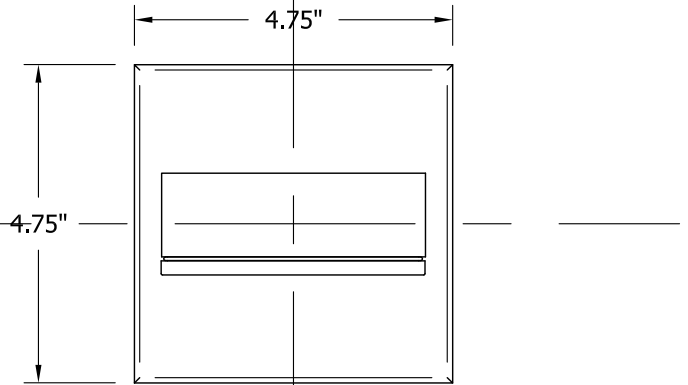

TOP VIEW

FRONT VIEW

SIDE VIEW

CERES outdoor
 120v **3-726-16**
 277v **37-726-16**

OXYGEN LIGHTING ©

LAMPING

- o (1x) 8.2w LED Array
- o 3000K, 350mA
- o Initial Lumens: 1173 lm
- o Delivered Lumens: 550 lm
- o CRI>80
- o Color Consistency: 3 Step MacAdam Ellipse

INPUT VOLTAGE

- o 120v OR 277v 50/60Hz

DIMENSIONS

- o 4.75" (w) x 4.75" (h) x 4.88" (ext.)

SPECIAL NOTE

- o Add caulking around fixture base at the wall to prevent water from entering fixture.

INSTALLATION

- o 4" J-Box
- o 2.5" Deep Octagonal J-Box
- o ETL WET Listed (Installer must provide a bead of caulk between fixture housing and mounting surface)
- o Wall mount
- o Conforms to UL STD 1598
- o Certified CAN/CSA STD C22.2 No. 250.0