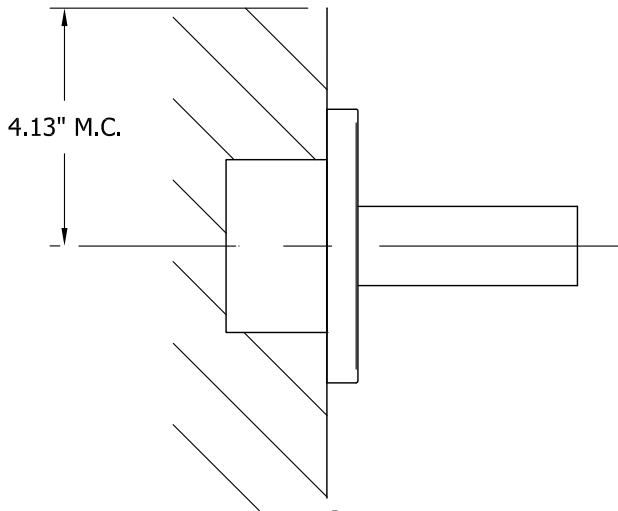

**TOP VIEW**

**SIDE VIEW**

**FRONT VIEW**

**ERIS** outdoor  
 120v **3-720-22**  
 277v **37-720-22**

OXYGEN LIGHTING ©

**LAMPING**

- o (1x) 8.2w LED array
- o 3000K, 350mA
- o Initial Lumens: 1173 lm
- o Delivered Lumens: 496 lm
- o CRI > 80
- o 60000 Hr Life Span
- o Color Consistency: 3 Step MacAdam Ellipse

**INPUT VOLTAGE**

- o 120v 50/60HZ
- o 277v 50/60HZ

**DIMENSIONS**

- o 6.00" (w) x 4.75" (h) x 4.35" (ext.)

**SPECIAL NOTE**

- o Add caulking around fixture base at the wall to prevent water from entering fixture.

**INSTALLATION**

- o 4" J-Box
- o 2.5" Deep Octagonal J-Box
- o ETL WET Listed (Installer must provide a bead of caulk between fixture housing and mounting surface)
- o Wall mount
- o Conforms to UL STD 1598
- o Certified CAN/CSA STD C22.2 No. 250.0