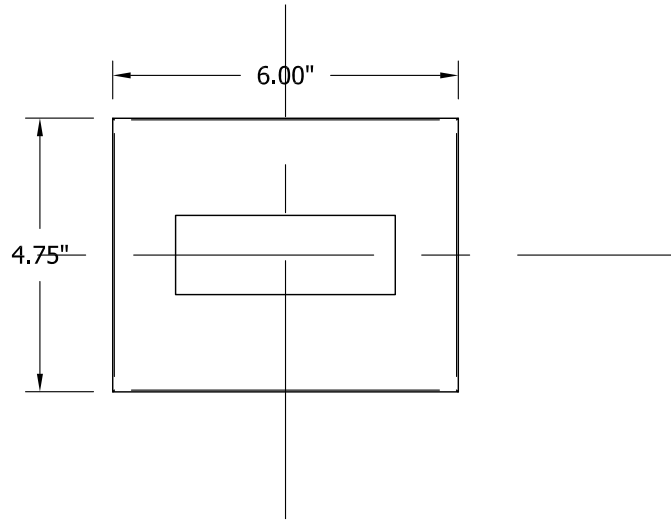

**TOP VIEW**

**SIDE VIEW**

**FRONT VIEW**

**ERIS** outdoor  
 120v **3-720-22**  
 277v **37-720-22**

OXYGEN LIGHTING ©

**LAMPING**

- o (1x) 8.2w LED array
- o 3000K, 350mA
- o Initial Lumens: 1173 lm
- o Delivered Lumens: 496 lm
- o CRI > 80
- o 60000 Hr Life Span
- o Color Consistency: 3 Step MacAdam Ellipse

**INPUT VOLTAGE**

- o 120v 50/60HZ
- o 277v 50/60HZ

**DIMENSIONS**

- o 6.00" (w) x 4.75" (h) x 4.35" (ext.)

**SPECIAL NOTE**

- o Add caulking around fixture base at the wall to prevent water from entering fixture.

**INSTALLATION**

- o 4" J-Box
- o 2.5" Deep Octagonal J-Box
- o ETL WET Listed (Installer must provide a bead of caulk between fixture housing and mounting surface)
- o Wall mount
- o Conforms to UL STD 1598
- o Certified CAN/CSA STD C22.2 No. 250.0