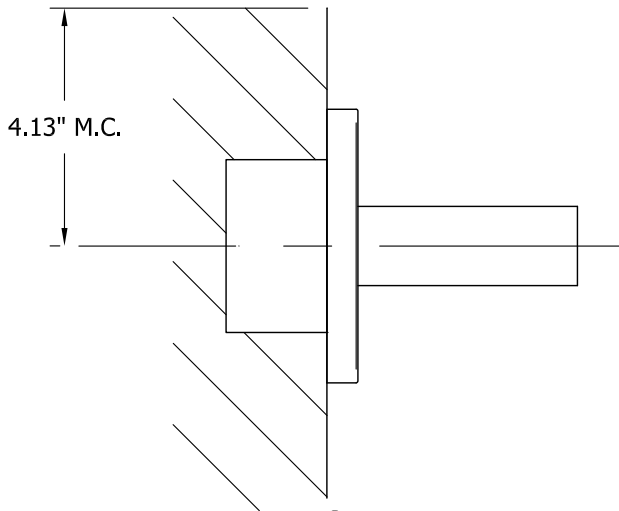

TOP VIEW

SIDE VIEW

FRONT VIEW

ERIS outdoor
 120v **3-720-16**
 277v **37-720-16**

OXYGEN LIGHTING ©

LAMPING

- o (1x) 8.2w LED array
- o 3000K, 350mA
- o Initial Lumens: 1173 lm
- o Delivered Lumens: 496 lm
- o CRI > 80
- o 60000 Hr Life Span
- o Color Consistency: 3 Step MacAdam Ellipse

INPUT VOLTAGE

- o 120v 50/60HZ
- o 277v 50/60HZ

DIMENSIONS

- o 6.00" (w) x 4.75" (h) x 4.35" (ext.)

SPECIAL NOTE

- o Add caulking around fixture base at the wall to prevent water from entering fixture.

INSTALLATION

- o 4" J-Box
- o 2.5" Deep Octagonal J-Box
- o ETL WET Listed (Installer must provide a bead of caulk between fixture housing and mounting surface)
- o Wall mount
- o Conforms to UL STD 1598
- o Certified CAN/CSA STD C22.2 No. 250.0