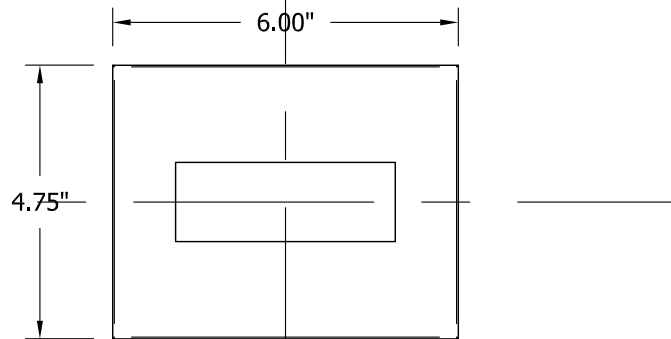

TOP VIEW

SIDE VIEW

FRONT VIEW

ERIS outdoor
 120v **3-720-16**
 277v **37-720-16**

OXYGEN LIGHTING ©

LAMPING

- o (1x) 8.2w LED array
- o 3000K, 350mA
- o Initial Lumens: 1173 lm
- o Delivered Lumens: 496 lm
- o CRI > 80
- o 60000 Hr Life Span
- o Color Consistency: 3 Step MacAdam Ellipse

INPUT VOLTAGE

- o 120v 50/60HZ
- o 277v 50/60HZ

DIMENSIONS

- o 6.00" (w) x 4.75" (h) x 4.35" (ext.)

SPECIAL NOTE

- o Add caulking around fixture base at the wall to prevent water from entering fixture.

INSTALLATION

- o 4" J-Box
- o 2.5" Deep Octagonal J-Box
- o ETL WET Listed (Installer must provide a bead of caulk between fixture housing and mounting surface)
- o Wall mount
- o Conforms to UL STD 1598
- o Certified CAN/CSA STD C22.2 No. 250.0