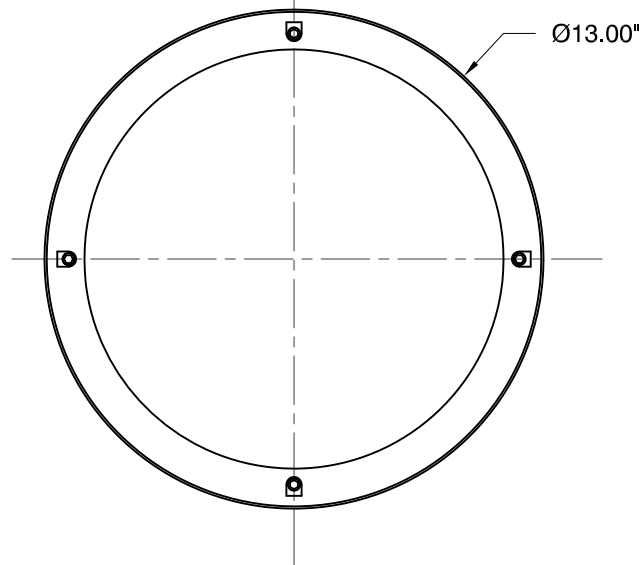

TOP VIEW

FRONT VIEW

REGIO outdoor
 120v **3-719-15**
 277v **37-719-15**

OXYGEN LIGHTING ©

LAMPING

- o (2x) 10.1w LED Array
- o 3000K, 350mA (ea.)
- o Initial Lumens: 2920 lm
- o Delivered Lumens: TBD
- o CRI > 80
- o Color Consistency: 3 step MacAdam Ellipse

METAL FINISHES

- (All finishes polyester powder coat)
- o 6 - White
 - o 15 - Black
 - o 16 - Gray

DIMENSIONS

- o 13" (Ø) x 4.30" (ext)

SPECIAL NOTE

- o Add caulking around fixture base at the wall to prevent water from entering fixture.

INSTALLATION

- o 4" Octagonal J-Box
- o ETL WET Listed (installer must provide a bead of caulk between fixture housing and mounting surface)
- o Wall or ceiling mount
- o Conforms to UL STD 1598
- o Certified CAN/CSA STD C22.2 No. 250.0