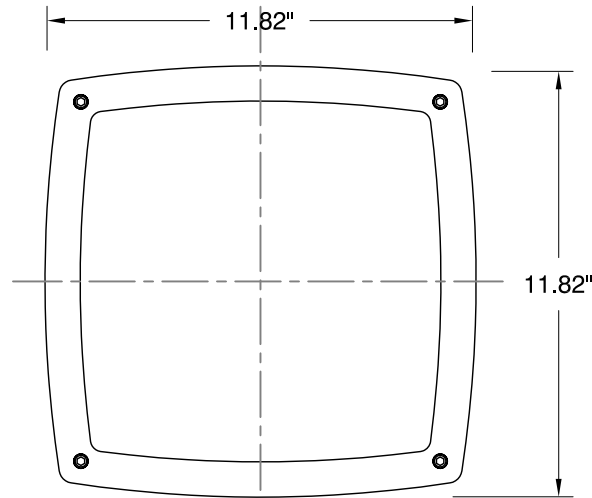

TOP VIEW

FRONT VIEW

CELENA outdoor
 120v **3-715-6**
 277v **37-715-6**

OXYGEN LIGHTING ©

LAMPING

- o (2x) 10.1w LED Arrays
- o 3000K, 350mA (ea.)
- o Initial Lumens: 2920 lm
- o Delivered Lumens: TBD
- o CRI > 80
- o Color Consistency: 3 step MacAdam Ellipse

INPUT VOLTAGE

- o 120v OR 277v 50/60Hz

DIMENSIONS

- o 11.82"(w) x 11.82"(h) x 3.33" (ext.)

SPECIAL NOTE

- o Add caulking around fixture base at the wall to prevent water from entering fixture.

INSTALLATION

- o 4" Octagonal J-Box
- o ETL WET Listed (installer must provide a bead of caulk between fixture housing and mounting surface)
- o Wall or ceiling mount
- o Conforms to UL STD 1598
- o Certified CAN/CSA STD C22.2 No. 250.0