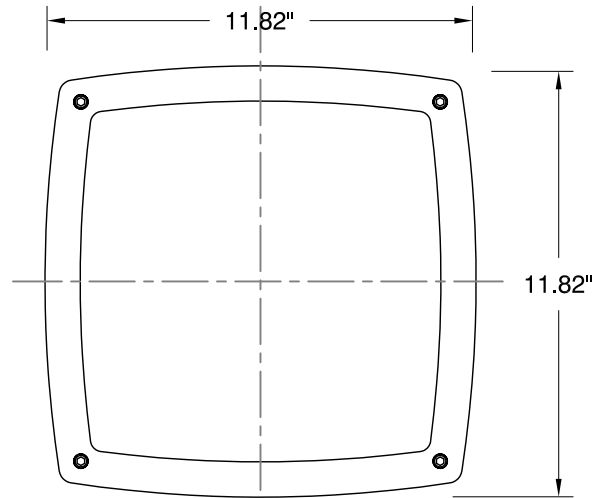

TOP VIEW

FRONT VIEW

CELENA outdoor
 120v **3-715-16**
 277v **37-715-16**

OXYGEN LIGHTING ©

LAMPING

- o (2x) 10.1w LED Arrays
- o 3000K, 350mA (ea.)
- o Initial Lumens: 2920 lm
- o Delivered Lumens: TBD
- o CRI > 80
- o Color Consistency: 3 step MacAdam Ellipse

INPUT VOLTAGE

- o 120v OR 277v 50/60Hz

DIMENSIONS

- o 11.82"(w) x 11.82"(h) x 3.33" (ext.)

SPECIAL NOTE

- o Add caulking around fixture base at the wall to prevent water from entering fixture.

INSTALLATION

- o 4" Octagonal J-Box
- o ETL WET Listed (installer must provide a bead of caulk between fixture housing and mounting surface)
- o Wall or ceiling mount
- o Conforms to UL STD 1598
- o Certified CAN/CSA STD C22.2 No. 250.0