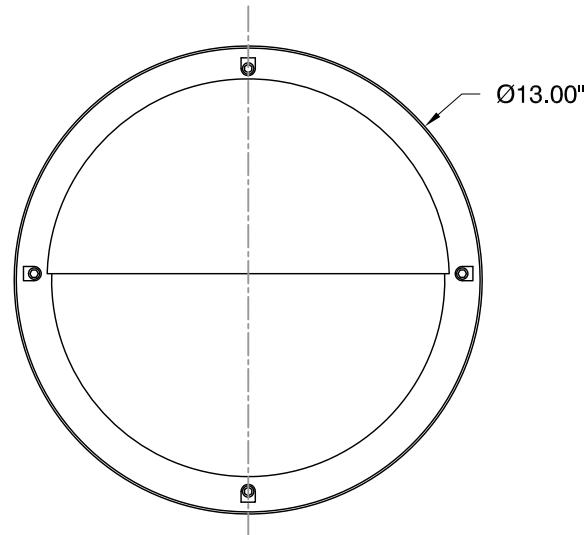

SIDE VIEW

FRONT VIEW

ECLIPSE outdoor
 120v **3-714-6**
 277v **37-714-6**

OXYGEN LIGHTING ©

LAMPING

- o (1x) 10.1w Array
- o 3000K, 350mA
- o Initial Lumens: 1460 lm
- o Delivered Lumens: TBD
- o CRI > 80
- o Color Consistency: 3 step MacAdam Ellipse

INPUT VOLTAGE

- o 120v OR 277v 50/60Hz

DIMENSIONS

- o 13"(Ø) x 4.30" (ext)

SPECIAL NOTE

- o Add caulking around fixture base at the wall to prevent water from entering fixture.

INSTALLATION

- o 4" Octagonal J-Box
- o ETL WET Listed (installer must provide a bead of caulk between fixture housing and mounting surface)
- o Wall or ceiling mount
- o Conforms to UL STD 1598
- o Certified CAN/CSA STD C22.2 No. 250.0