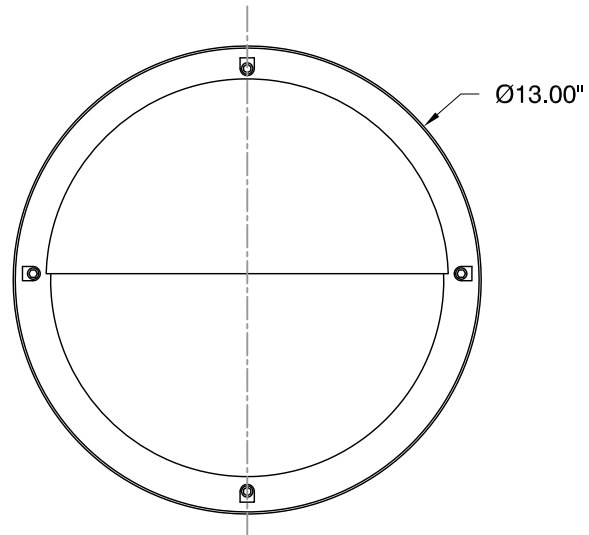

SIDE VIEW

FRONT VIEW

ECLIPSE outdoor
 120v **3-714-16**
 277v **37-714-16**

OXYGEN LIGHTING ©

LAMPING

- o (1x) 10.1w Array
- o 3000K, 350mA
- o Initial Lumens: 1460 lm
- o Delivered Lumens: TBD
- o CRI > 80
- o Color Consistency: 3 step MacAdam Ellipse

INPUT VOLTAGE

- o 120v OR 277v 50/60Hz

DIMENSIONS

- o 13"(Ø) x 4.30" (ext)

SPECIAL NOTE

- o Add caulking around fixture base at the wall to prevent water from entering fixture.

INSTALLATION

- o 4" Octagonal J-Box
- o ETL WET Listed (installer must provide a bead of caulk between fixture housing and mounting surface)
- o Wall or ceiling mount
- o Conforms to UL STD 1598
- o Certified CAN/CSA STD C22.2 No. 250.0