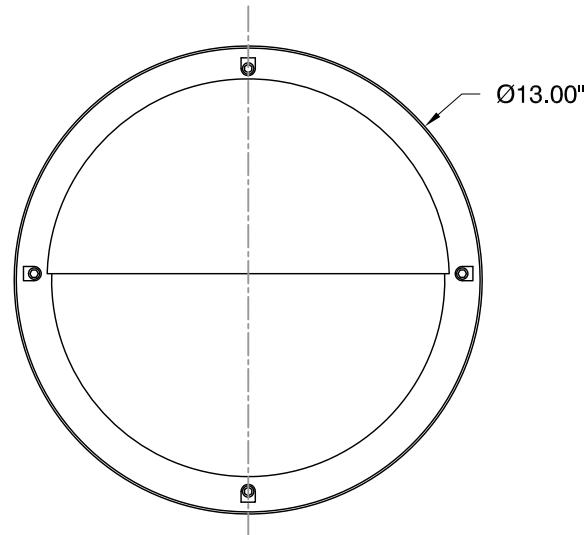

SIDE VIEW

FRONT VIEW

ECLIPSE outdoor
 120v **3-714-15**
 277v **37-714-15**

OXYGEN LIGHTING ©

LAMPING

- o (1x) 10.1w Array
- o 3000K, 350mA
- o Initial Lumens: 1460 lm
- o Delivered Lumens: TBD
- o CRI > 80
- o Color Consistency: 3 step MacAdam Ellipse

INPUT VOLTAGE

- o 120v OR 277v 50/60Hz

DIMENSIONS

- o 13"(Ø) x 4.30" (ext)

SPECIAL NOTE

- o Add caulking around fixture base at the wall to prevent water from entering fixture.

INSTALLATION

- o 4" Octagonal J-Box
- o ETL WET Listed (installer must provide a bead of caulk between fixture housing and mounting surface)
- o Wall or ceiling mount
- o Conforms to UL STD 1598
- o Certified CAN/CSA STD C22.2 No. 250.0