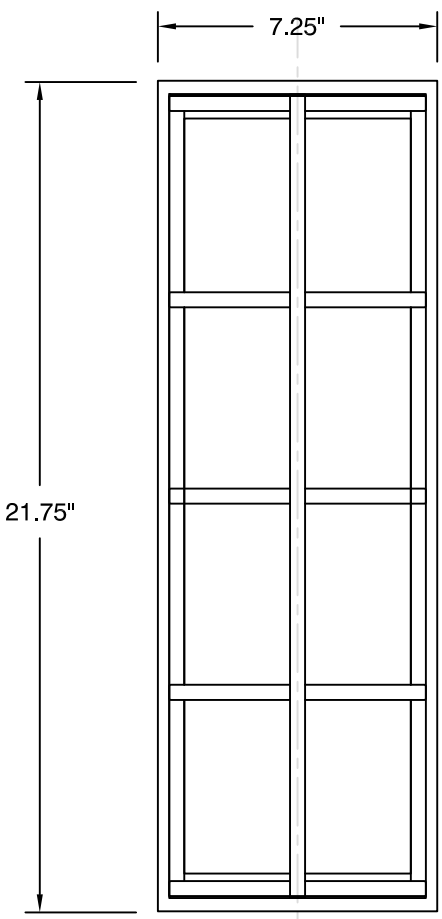

**TOP VIEW**

**SIDE VIEW**

**FRONT VIEW**

**LEDA outdoor**  
 120v **3-713-224**  
 277v **37-713-224**

OXYGEN LIGHTING ©

**LAMPING**  
 o (2x) 10.1w LED Arrays  
 o 3000K, 350mA (ea.)  
 o Initial Lumens: 2920 lm  
 o Delivered Lumens: 733 lm  
 o CRI >80  
 o Color Consistency: 3 Step MacAdams Ellipse

**DIFFUSER**  
 o **2** - Matte White Acrylic

**INPUT VOLTAGE**  
 o 120v OR 277v 50/60Hz

**DIMENSIONS**  
 o 7.25" (w) x 21.75" (h)  
 4.75" (ext.)

**SPECIAL NOTE**  
 o Add caulking around fixture base at the wall to prevent water from entering fixture.