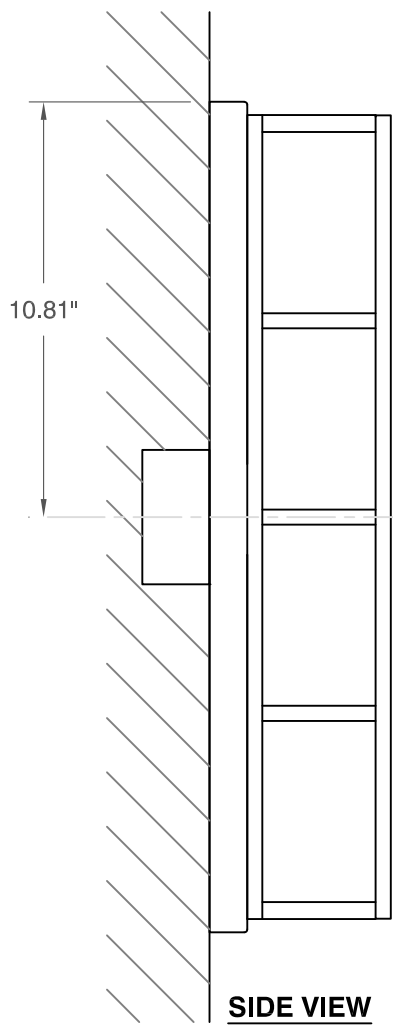

**TOP VIEW**

**SIDE VIEW**

**FRONT VIEW**

**LEDA outdoor**  
 120v **3-713-224**  
 277v **37-713-224**

OXYGEN LIGHTING ©

**LAMPING**  
 o (2x) 10.1w LED Arrays  
 o 3000K, 350mA (ea.)  
 o Initial Lumens: 2920 lm  
 o Delivered Lumens: 733 lm  
 o CRI >80  
 o Color Consistency: 3 Step MacAdams Ellipse

**DIFFUSER**  
 o **2** - Matte White Acrylic

**INPUT VOLTAGE**  
 o 120v OR 277v 50/60Hz

**DIMENSIONS**  
 o 7.25" (w) x 21.75" (h)  
 4.75" (ext.)

**SPECIAL NOTE**  
 o Add caulking around fixture base at the wall to prevent water from entering fixture.