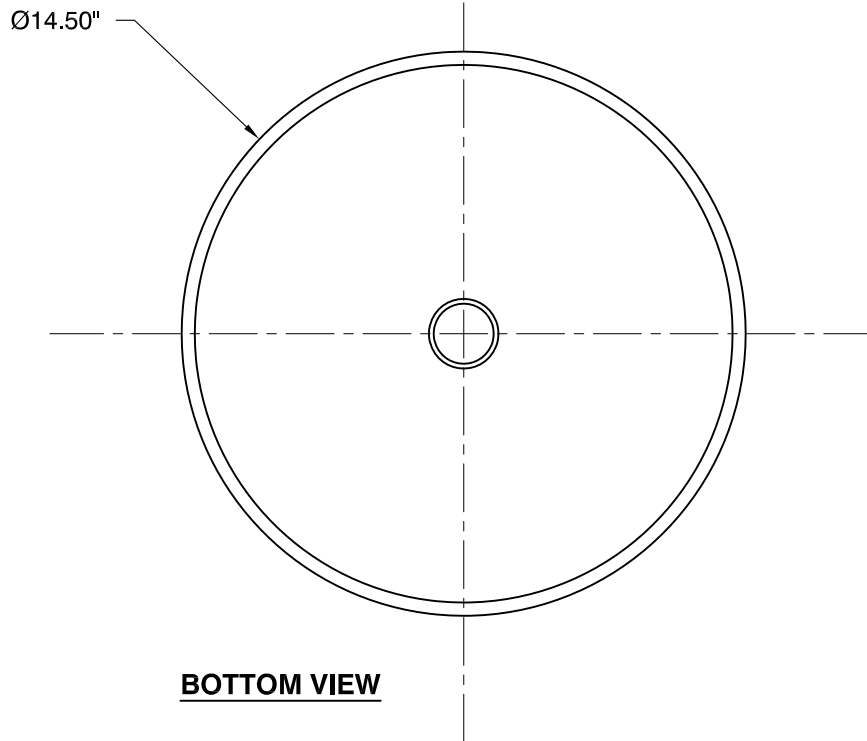

FRONT VIEW

BOTTOM VIEW

ECHO ceiling mount
 120v **3-695-24**
 277v **37-695-24**

OXYGEN LIGHTING ©

LAMPING

- o (2x) 10.1w LED Arrays
- o 3000K, 350mA (ea.)
- o Initial Lumens: 2920 lm
- o Delivered Lumens: TBD
- o CRI > 80
- o Color Consistency: 3 Step MacAdam Ellipse

- o 120v OR 277v 50/60Hz

DIMENSIONS

- o Ø14.50" x 7.00"(h)

INSTALLATION

- o 4" Octagonal J-Box
- o ETL Dry/Damp Listed
- o Conforms to UL STD 1598
- o Certified CAN/CSA STD C22.2 No. 250.0

Sample Catalog Number