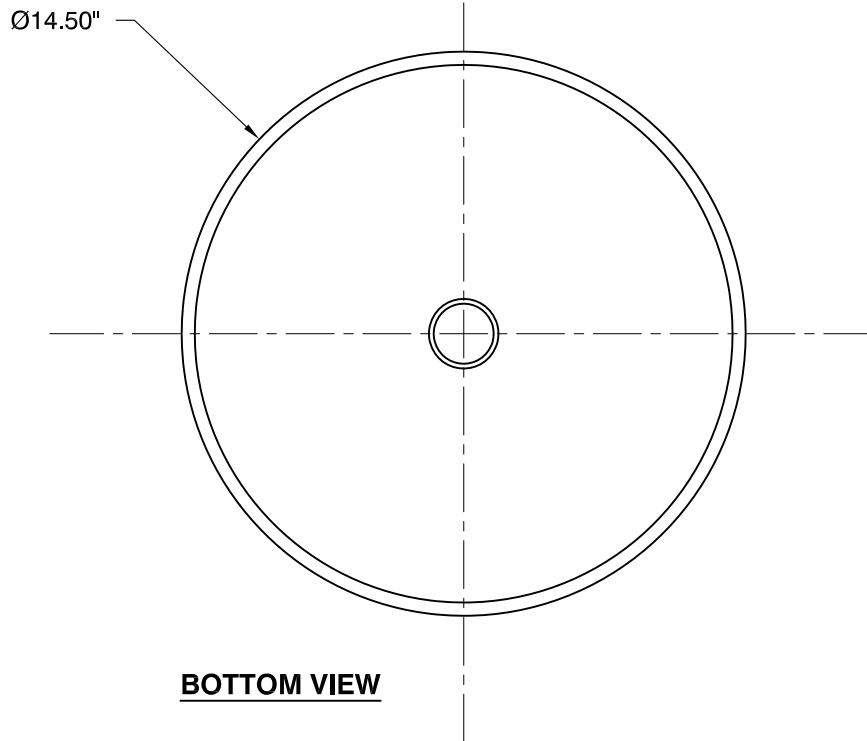

FRONT VIEW

BOTTOM VIEW

ECHO ceiling mount
 120v **3-695-22**
 277v **37-695-22**

OXYGEN LIGHTING ©

LAMPING

- o (2x) 10.1w LED Arrays
- o 3000K, 350mA (ea.)
- o Initial Lumens: 2920 lm
- o Delivered Lumens: TBD
- o CRI > 80
- o Color Consistency: 3 Step MacAdam Ellipse

- o 120v OR 277v 50/60Hz

DIMENSIONS

- o Ø14.50" x 7.00"(h)

INSTALLATION

- o 4" Octagonal J-Box
- o ETL Dry/Damp Listed
- o Conforms to UL STD 1598
- o Certified CAN/CSA STD C22.2 No. 250.0

Sample Catalog Number