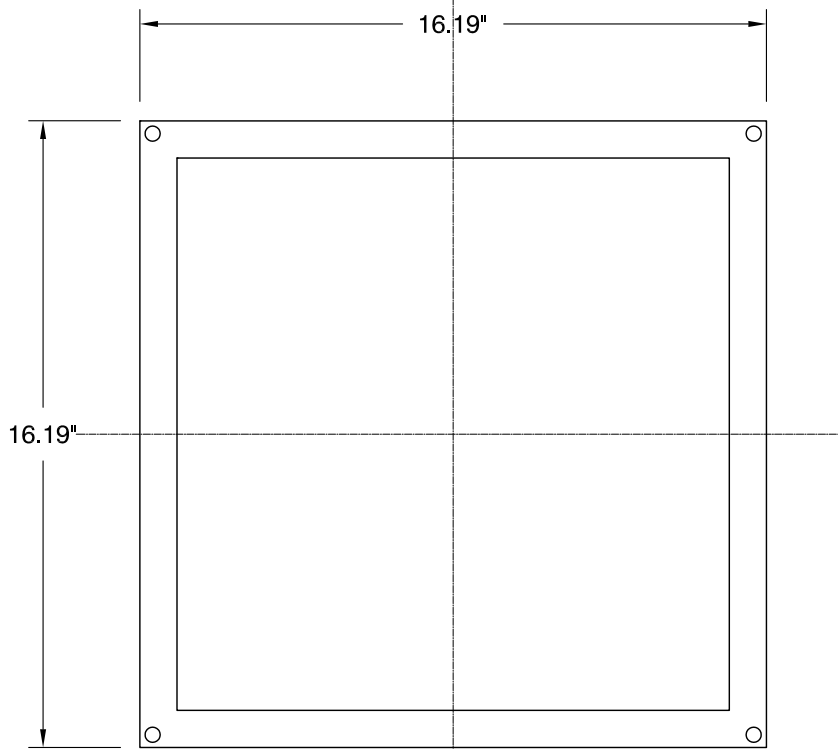

FRONT VIEW

BOTTOM VIEW

MODULO ceiling mount
 120v **3-683-40**
 277v **37-683-40**

OXYGEN LIGHTING ©

LAMPING

- o (2x) 10.1w LED Arrays
- o 3000K, 350mA (ea.)
- o Initial Lumens: 2920 lm
- o Delivered Lumens: TBD
- o CRI > 80
- o Color Consistency: 3 step MacAdam Ellipse

DIMENSIONS

- o 16.19"(w) x 16.19"(l) x 4.90"(ext.)

INSTALLATION

- o 4" J-Box
- o ETL Dry/Damp Listed
- o Conforms to UL STD 1598
- o Certified CAN/CSA STD C22.2 No. 250.0

Sample Catalog Number

Series #	Finish	=	Catalog Number
3-683	24	=	3-683-24