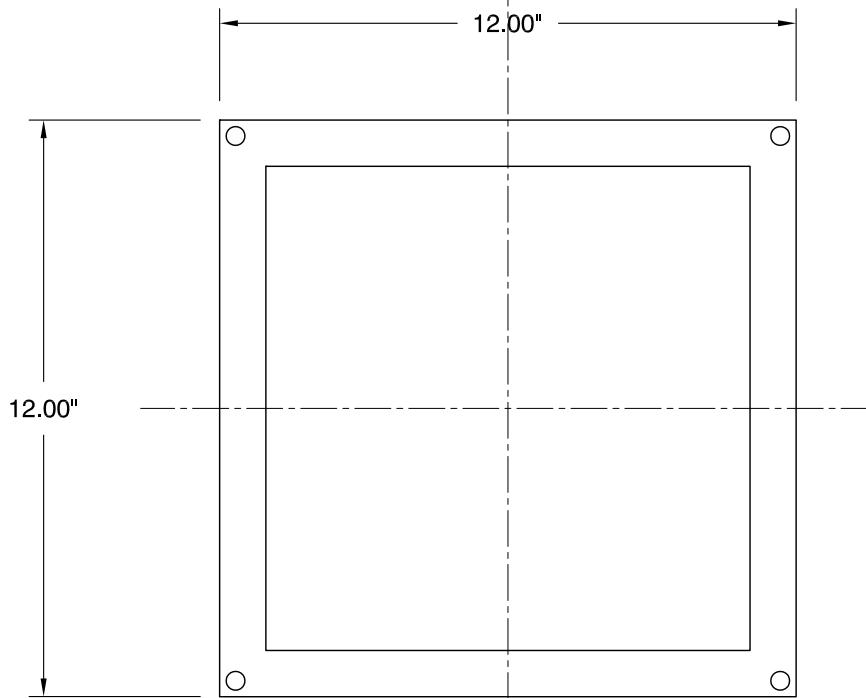

**FRONT VIEW**

**BOTTOM VIEW**

**MODULO** ceiling mount  
 120v **3-682-40**  
 277v **37-682-40**

OXYGEN LIGHTING ©

**LAMPING**

- o (1x) 10.1w LED Array
- o 3000K, 350mA
- o Initial Lumens: 1460 lm
- o Delivered Lumens: TBD
- o CRI > 80
- o Color Consistency: 3 step MacAdam Ellipse

**DIMENSIONS**

- o 12.00"(w) x 12.00"(l) x 4.90"(ext.)

**INSTALLATION**

- o 4" J-Box
- o ETL Dry/Damp Listed
- o Conforms to UL STD 1598
- o Certified CAN/CSA STD C22.2 No. 250.0

**Sample Catalog Number**