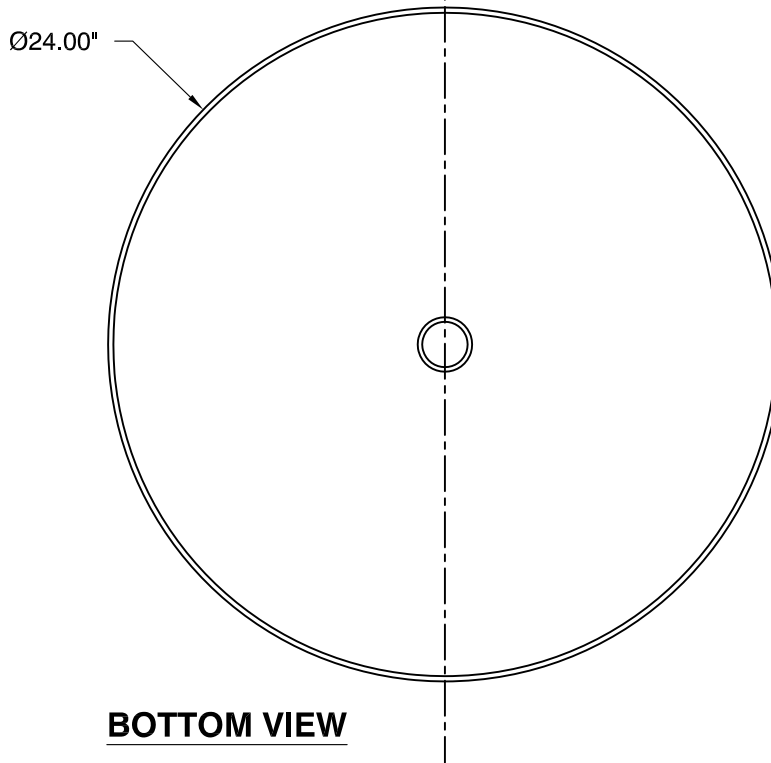

FRONT VIEW

BOTTOM VIEW

ECHO pendant
 120v **3-639-24**
 277v **37-639-24**

OXYGEN LIGHTING ©

LAMPING

- o (3x) 10.1w LED arrays
- o 3000K, 350mA
- o Initial Lumens: 4380 lm
- o Delivered Lumens: TBD
- o CRI>80
- o Color Consistency: 3 Step MacAdam Ellipse

INPUT VOLTAGE

- o 120v OR 277v 50/60Hz

DIMENSIONS

- o Ø24.00" x 10.63"(h)

INSTALLATION

- o 4" Octagonal J-Box
- o ETL Dry/Damp Listed
- o ADA
- o Conforms to UL STD 1598
- o Certified CAN/CSA STD C22.2 No. 250.0