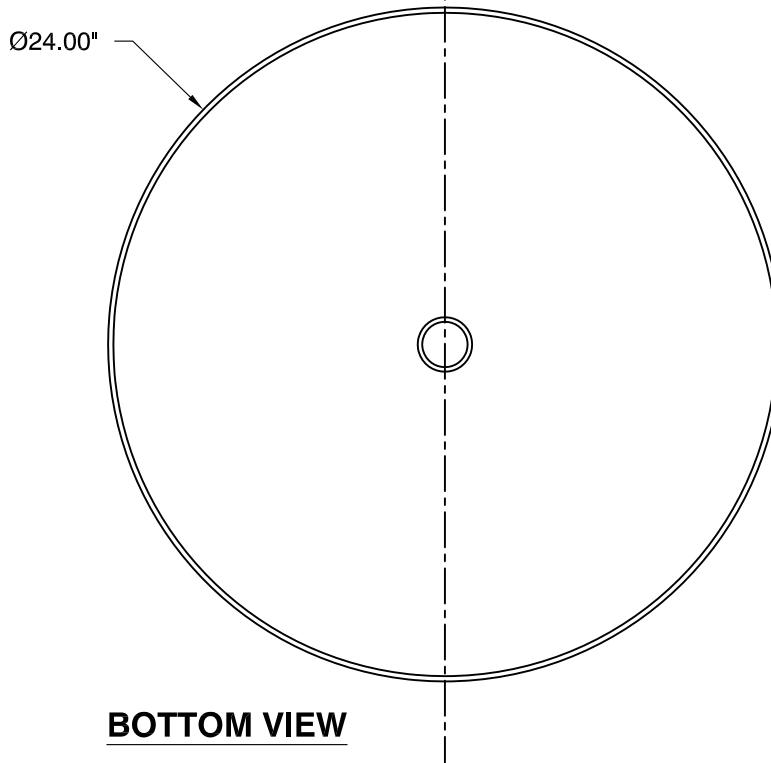

Stem is custom cut to customer's specification (6" minimum to a maximum 60" stem length).

FRONT VIEW

BOTTOM VIEW

ECHO pendant
 120v **3-639-22**
 277v **37-639-22**

OXYGEN LIGHTING ©

LAMPING

- o (3x) 10.1w LED arrays
- o 3000K, 350mA
- o Initial Lumens: 4380 lm
- o Delivered Lumens: TBD
- o CRI>80
- o Color Consistency: 3 Step MacAdam Ellipse

INPUT VOLTAGE

- o 120v OR 277v 50/60Hz

DIMENSIONS

- o Ø24.00" x 10.63"(h)

INSTALLATION

- o 4" Octagonal J-Box
- o ETL Dry/Damp Listed
- o ADA
- o Conforms to UL STD 1598
- o Certified CAN/CSA STD C22.2 No. 250.0