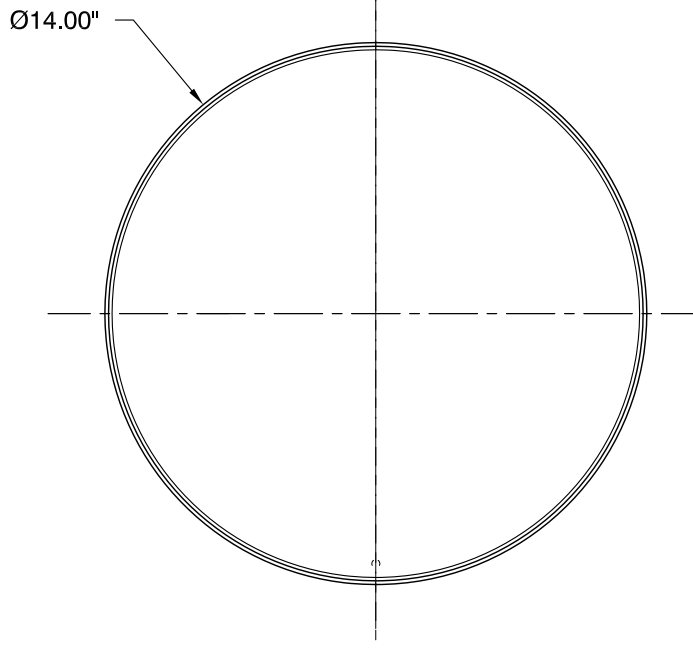

**FRONT VIEW**

**BOTTOM VIEW**

**JOURNEY** ceiling mount  
 120v **3-624-14**  
 277v **37-624-14**

OXYGEN LIGHTING ©

**LAMPING**

- o (2x) 10.1w LED Arrays
- o 3000K, 350mA (ea.)
- o Initial Lumens: 2920 lm
- o Delivered Lumens: 1395 lm
- o CRI > 80
- o Color Consistency: 3 step MacAdam Ellipse

**INPUT VOLTAGE**

- o 120v OR 277v 50/60Hz

**DIMENSIONS**

- o Ø14.00" x 4.09"(h)

**INSTALLATION**

- o 4" Octagonal J-Box
- o ETL Dry/Damp Listed
- o Conforms to UL STD 1598
- o Certified CAN/CSA STD C22.2 No. 250.0