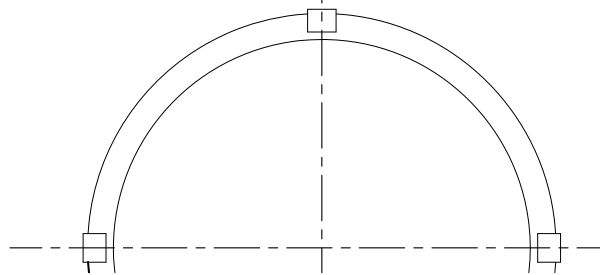

FRONT VIEW

PARTIAL BOTTOM VIEW

**Sigma ceiling pendant
oxygen 3-6204-24**

OXYGEN LIGHTING ©

LAMPING

- o (1x) 24w max LED (not included)
PAR 20 / 30 / 38 MED BASE,
A21, A19 MED BASE
- o 2700K-3000K
- o Initial Lumens: See Lamp
Manufacturer Specifications
- o Delivered Lumens: TBD

METAL FINISHES

- o 22 - Oiled Bronze
- o 24 - Satin Nickel
- o 25 - Satin Copper

DIMENSIONS

- o Ø13.50" x variable (h)

INSTALLATION

- o 4" octagonal J-Box
- o ETL Dry/Damp Listed
- o Conforms to UL STD 1598
- o Certified CAN/CSA
STD C22.2 No. 250.0