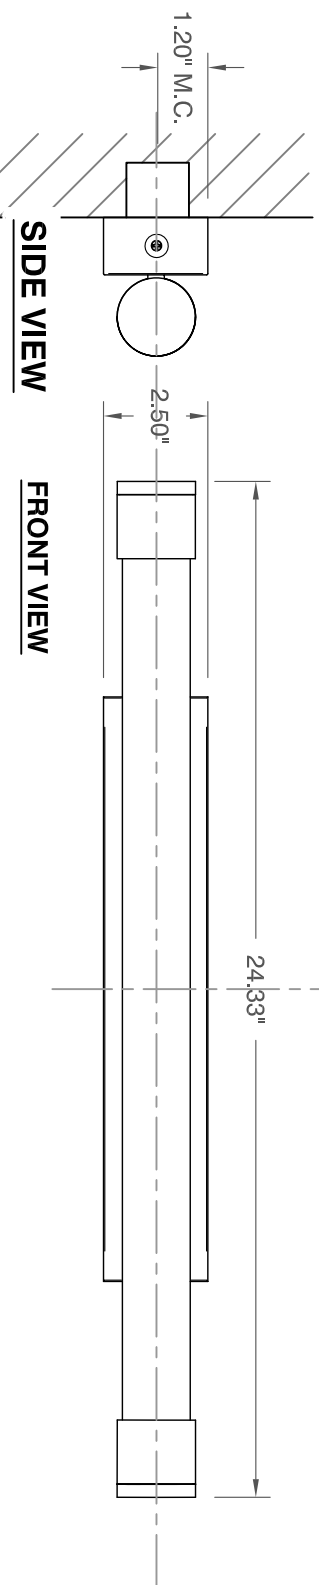

TOP VIEW

SIDE VIEW

FRONT VIEW

OXYGEN LIGHTING ©

LAMPING

- o (1x) 11.6w LED array
- o 3000K, 350mA
- o Initial Lumens: 1879 lm
- o Delivered Lumens: 1183 lm
- o CRI > 80
- o Color Consistency: 3 Step MacAdam Ellipse

DRIVER (Dimming)

- o (1x) 0-10v & Reverse Phase Dimming Constant Current, 12w, 350mA

INPUT VOLTAGE

- o 120v OR 277v 50/60Hz

METAL FINISH

- o 14 - Polished Chrome
- o 24 - Satin Nickel

DIFFUSER

- o Matte White Acrylic

DIMENSIONS

o 24.33" (w) x 2.50" (h) x 3.32" (ext.)

INSTALLATION

- o 2" x 3" J-Box
- o ETL Dry/Damp Listed
- o ADA
- o Conforms to UL STD 1598
- o Certified CAN/CSA STD C22.2 No. 250.0

Zenith vanity
120v 3-557-24
277v 37-557-24

Sample Catalog Number

Series # 3-557 - Finish 24 = Catalog number 3-557-24

PROJECT: _____

DATE: _____

Oxygen

OXYGEN LIGHTING
 201 RAILHEAD RD, FORT WORTH, TX 76106
 TEL. (877) 607-0202 FAX (877) 607-0203
 WWW.OXYGENLIGHTING.COM