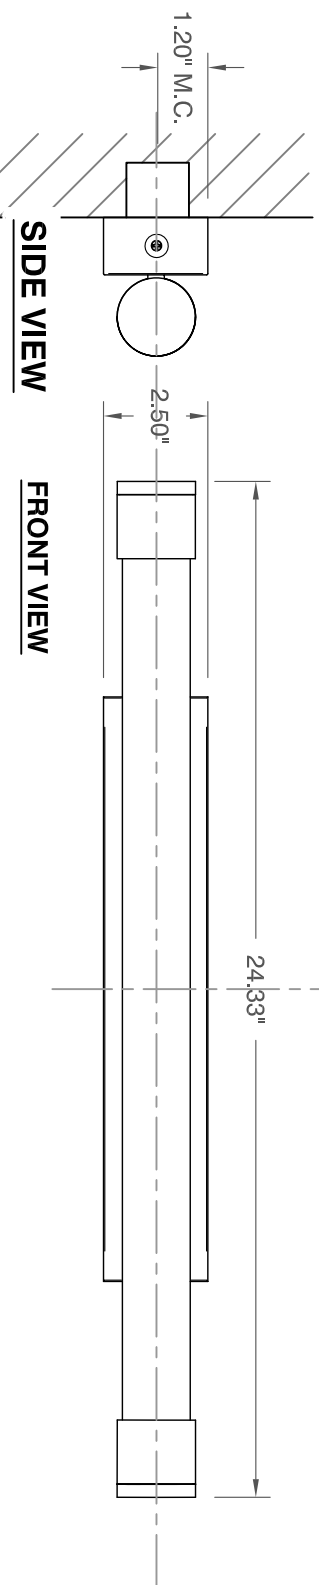

**TOP VIEW**

**SIDE VIEW**

**FRONT VIEW**

**OXYGEN LIGHTING ©**

**LAMPING**

- o (1x) 11.6w LED array
- o 3000K, 350mA
- o Initial Lumens: 1879 lm
- o Delivered Lumens: 1183 lm
- o CRI > 80
- o Color Consistency: 3 Step MacAdam Ellipse

**DRIVER (Dimming)**

- o (1x) 0-10v & Reverse Phase Dimming Constant Current, 12w, 350mA

**INPUT VOLTAGE**

- o 120v OR 277v 50/60Hz

**METAL FINISH**

- o 14 - Polished Chrome
- o 24 - Satin Nickel

**DIFFUSER**

- o Matte White Acrylic

**DIMENSIONS**

o 24.33" (w) x 2.50" (h) x 3.32" (ext.)

**INSTALLATION**

- o 2" x 3" J-Box
- o ETL Dry/Damp Listed
- o ADA
- o Conforms to UL STD 1598
- o Certified CAN/CSA STD C22.2 No. 250.0

**Zenith vanity**  
**120v 3-557-14**  
**277v 37-557-14**

Sample Catalog Number

Series # 3-557 - Finish 24 = Catalog number 3-557-24

PROJECT: \_\_\_\_\_

DATE: \_\_\_\_\_

**oxygen**

**OXYGEN LIGHTING**  
 201 RAILHEAD RD, FORT WORTH, TX 76106  
 TEL. (877) 607-0202 FAX (877) 607-0203  
 WWW.OXYGENLIGHTING.COM