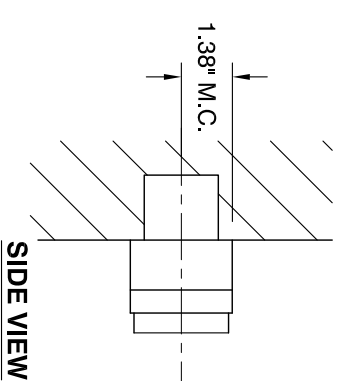

**TOP VIEW**

**SIDE VIEW**

**FRONT VIEW**

**OXYGEN LIGHTING ©**

**LAMPING**

- (2x) 10.1w LED array
- 3000K, 350mA (ea.)
- Initial Lumens: 2920 lm
- Delivered Lumens: TBD
- CRI > 80
- Color Consistency: 3 Step Macadam Ellipse

**DIFFUSER**

- Matte White Acrylic

**DIMENSIONS**

- 32.00" (w) x 2.75" (h) x 2.50" (ext.)

**INSTALLATION**

- 2" x 3" "J" - Box
- ETL Dry/Damp Listed
- ADA
- Conforms to UL STD 1598 Certified CAN/CSA STD C22.2 No. 250.0

**32" APOLLO** vanity  
**120V 3-525-40**  
**277V 37-525-40**

Sample Catalog Number

Series #      Finish      Catalog number  
 3-525      -      24      =      3-525-24

PROJECT: \_\_\_\_\_

DATE: \_\_\_\_\_