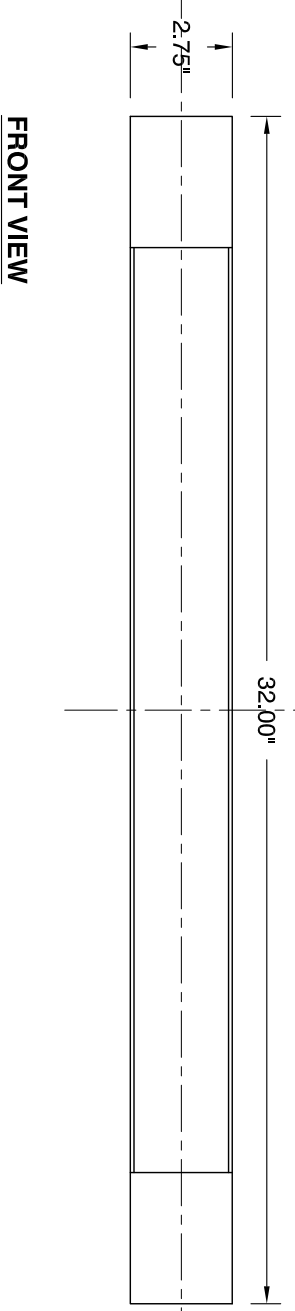

**TOP VIEW**

**SIDE VIEW**

**FRONT VIEW**

**OXYGEN LIGHTING ©**

**LAMPING**

- (2x) 10.1w LED array
- 3000K, 350mA (ea.)
- Initial Lumens: 2920 lm
- Delivered Lumens: TBD
- CRI > 80
- Color Consistency: 3 Step Macadam Ellipse

**DRIVER (Dimmable)**

- (2x) 0-10v & Reverse Phase Dimming, Constant Current, 12w, 350mA

**INPUT VOLTAGE**

- 120v OR 277v 50/60Hz

**METAL FINISHES**

- 14 - Polished Chrome
- 22 - Oiled Bronze
- 24 - Satin Nickel
- 40 - Aged Brass

**DIFFUSER**

- Matte White Acrylic

**DIMENSIONS**

- 32.00" (w) x 2.75" (h) x 2.50" (ext.)

**INSTALLATION**

- 2" x 3" "J" - Box
- ETL Dry/Damp Listed
- ADA
- Conforms to UL STD 1598 Certified CAN/CSA STD C22.2 No. 250.0

**32" APOLLO** vanity  
**120V 3-525-40**  
**277V 37-525-40**

Sample Catalog Number

Series #      Finish      Catalog number  
 3-525      -      24      =      3-525-24

PROJECT: \_\_\_\_\_

DATE: \_\_\_\_\_