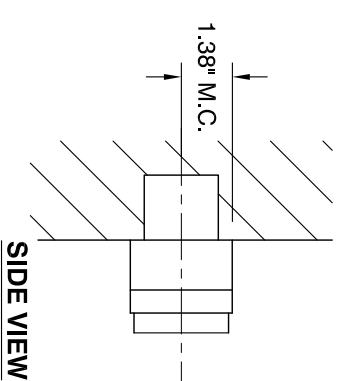

TOP VIEW

SIDE VIEW

FRONT VIEW

OXYGEN LIGHTING ©

LAMPING

- (2x) 10.1w LED array
- 3000K, 350mA (ea.)
- Initial Lumens: 2920 lm
- Delivered Lumens: TBD
- CRI > 80
- Color Consistency: 3 Step Macadam Ellipse

DRIVER (Dimmable)

- (2x) 0-10v & Reverse Phase Dimming, Constant Current, 12w, 350mA

INPUT VOLTAGE

- 120v OR 277v 50/60Hz

METAL FINISHES

- 14 - Polished Chrome
- 22 - Oiled Bronze
- 24 - Satin Nickel
- 40 - Aged Brass

DIFFUSER

- Matte White Acrylic

DIMENSIONS

- 32.00" (w) x 2.75" (h) x 2.50" (ext.)

INSTALLATION

- 2" x 3" "J" - Box
- ETL Dry/Damp Listed
- ADA
- Conforms to UL STD 1598 Certified CAN/CSA STD C22.2 No. 250.0

32" APOLLO vanity
120V 3-525-24
277V 37-525-24