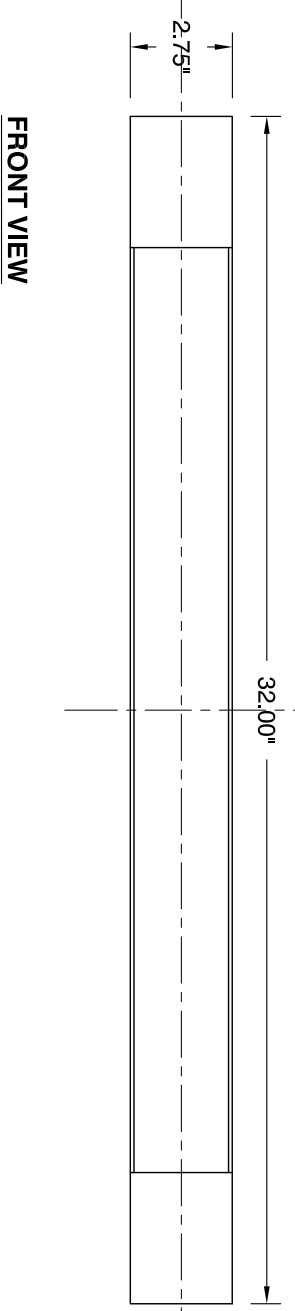

TOP VIEW

SIDE VIEW

FRONT VIEW

OXYGEN LIGHTING ©

LAMPING

- (2x) 10.1w LED array
- 3000K, 350mA (ea.)
- Initial Lumens: 2920 lm
- Delivered Lumens: TBD
- CRI > 80
- Color Consistency: 3 Step Macadam Ellipse

DRIVER (Dimmable)

- (2x) 0-10v & Reverse Phase Dimming, Constant Current, 12w, 350mA

INPUT VOLTAGE

- 120v OR 277v 50/60Hz

METAL FINISHES

- 14 - Polished Chrome
- 22 - Oiled Bronze
- 24 - Satin Nickel
- 40 - Aged Brass

DIFFUSER

- Matte White Acrylic

DIMENSIONS

- 32.00" (w) x 2.75" (h) x 2.50" (ext.)

INSTALLATION

- 2" x 3" "J" - Box
- ETL Dry/Damp Listed
- ADA
- Conforms to UL STD 1598 Certified CAN/CSA STD C22.2 No. 250.0

32" APOLLO vanity
120V 3-525-24
277V 37-525-24

Sample Catalog Number

Series # **Finish** **Catalog number**
 3-525 - 24 = 3-525-24

PROJECT: _____

DATE: _____

Oxygen

OXYGEN LIGHTING
 201 RAILHEAD RD, FORT WORTH, TX 76106
 TEL. (877) 607-0202 FAX (877) 607-0203
 WWW.OXYGENLIGHTING.COM