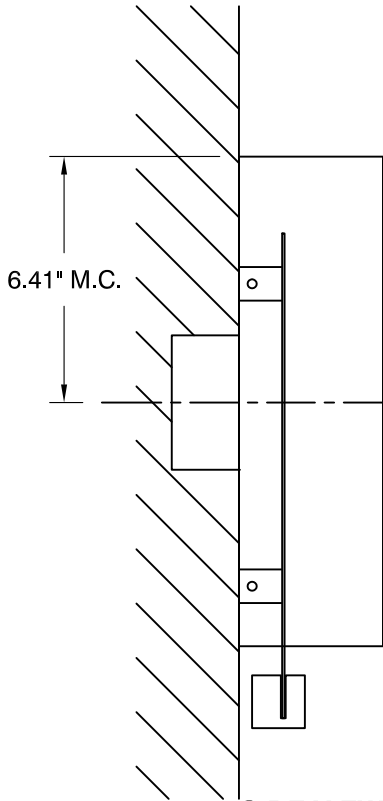

TOP VIEW

SIDE VIEW

FRONT VIEW

PATHWAYS sconce
 120v **3-523-695**
 277v **37-523-695**

OXYGEN LIGHTING ©

LAMPING

- o (1x) 10.1w Array
- o 3000K, 350mA
- o Initial Lumens: 1460 lm
- o Delivered Lumens:
 - o **2** - Matte White: 851 lm
 - o **3** - Tobacco: 793 lm
 - o **6** - Silver Cloth: 540 lm
- o CRI > 80
- o Color Consistency: 3 step MacAdam Ellipse

DRIVER (Dimmable)

- o (1x) 0-10v & Reverse Phase Dimming, Constant Current, 12w, 350mA

METAL FINISHES

- o **24** - Satin Nickel
- o **95** - Old World

DIFFUSERS

- o **2** - Matte White Acrylic
- o **3** - Tobacco Acrylic
- o **6** - Silver Cloth Acrylic

INPUT VOLTAGE

- o 120v OR 277v 50/60Hz

DIMENSIONS

- o 13.63" (w) x 14.89" (h)
- o 3.75" (ext.)

INSTALLATION

- o 4" Octagonal J-Box
- o ETL Dry/Damp Listed
- o ADA
- o Conforms to UL STD 1598
- o Certified CAN/CSA STD C22.2 No.250.0