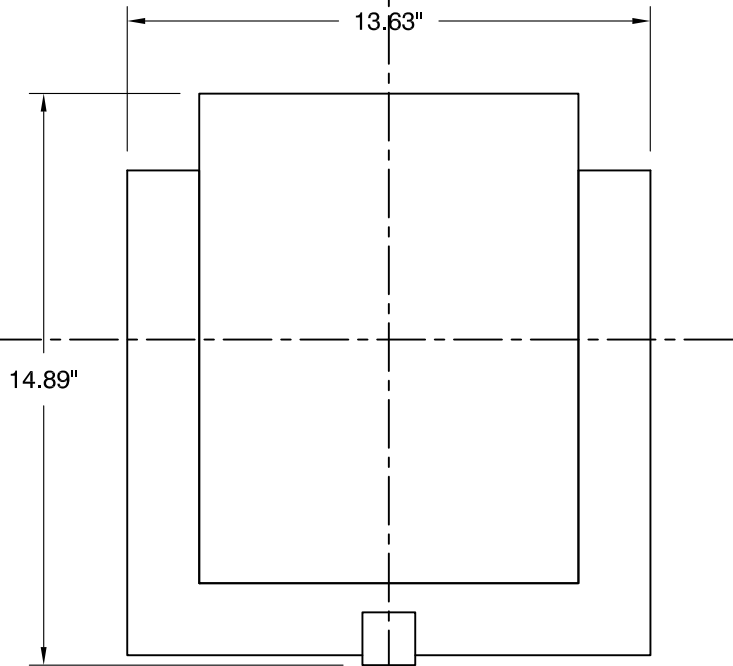

TOP VIEW

SIDE VIEW

FRONT VIEW

PATHWAYS sconce
 120v **3-523-695**
 277v **37-523-695**

OXYGEN LIGHTING ©

LAMPING

- o (1x) 10.1w Array
- o 3000K, 350mA
- o Initial Lumens: 1460 lm
- o Delivered Lumens:
 - o **2** - Matte White: 851 lm
 - o **3** - Tobacco: 793 lm
 - o **6** - Silver Cloth: 540 lm
- o CRI > 80
- o Color Consistency: 3 step MacAdam Ellipse

INPUT VOLTAGE

- o 120v OR 277v 50/60Hz

DIMENSIONS

- o 13.63" (w) x 14.89" (h)
- o 3.75" (ext.)

INSTALLATION

- o 4" Octagonal J-Box
- o ETL Dry/Damp Listed
- o ADA
- o Conforms to UL STD 1598
- o Certified CAN/CSA STD C22.2 No.250.0