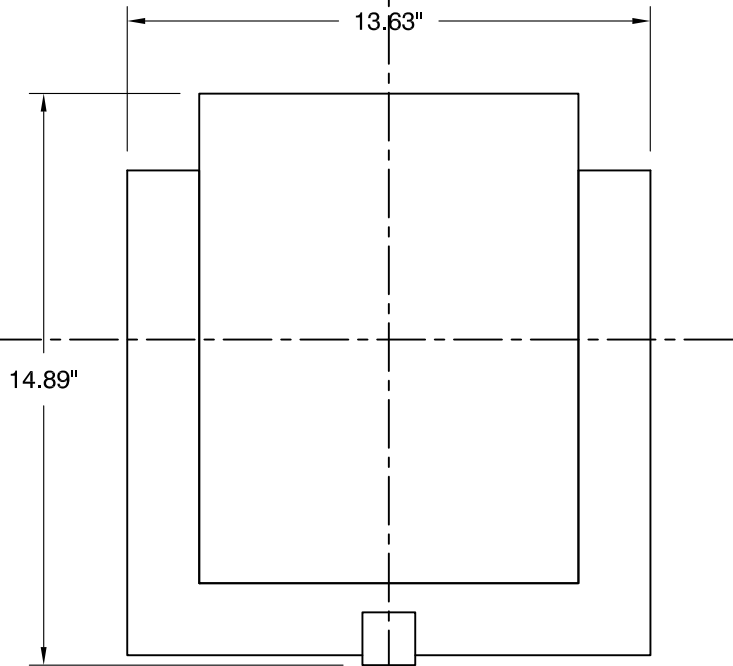

TOP VIEW

SIDE VIEW

FRONT VIEW

PATHWAYS sconce
 120v **3-523-624**
 277v **37-523-624**

OXYGEN LIGHTING ©

LAMPING

- o (1x) 10.1w Array
- o 3000K, 350mA
- o Initial Lumens: 1460 lm
- o Delivered Lumens:
 - o **2** - Matte White: 851 lm
 - o **3** - Tobacco: 793 lm
 - o **6** - Silver Cloth: 540 lm
- o CRI > 80
- o Color Consistency: 3 step MacAdam Ellipse

INPUT VOLTAGE

- o 120v OR 277v 50/60Hz

DIMENSIONS

- o 13.63" (w) x 14.89" (h)
- o 3.75" (ext.)

INSTALLATION

- o 4" Octagonal J-Box
- o ETL Dry/Damp Listed
- o ADA
- o Conforms to UL STD 1598
- o Certified CAN/CSA STD C22.2 No.250.0