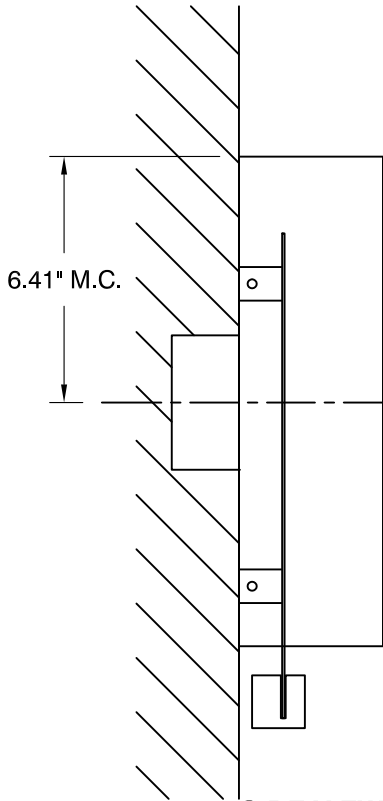

TOP VIEW

SIDE VIEW

FRONT VIEW

PATHWAYS sconce
 120v **3-523-624**
 277v **37-523-624**

OXYGEN LIGHTING ©

LAMPING

- o (1x) 10.1w Array
- o 3000K, 350mA
- o Initial Lumens: 1460 lm
- o Delivered Lumens:
 - o **2** - Matte White: 851 lm
 - o **3** - Tobacco: 793 lm
 - o **6** - Silver Cloth: 540 lm
- o CRI > 80
- o Color Consistency: 3 step MacAdam Ellipse

DRIVER (Dimmable)

- o (1x) 0-10v & Reverse Phase Dimming, Constant Current, 12w, 350mA

METAL FINISHES

- o **24** - Satin Nickel
- o **95** - Old World

DIFFUSERS

- o **2** - Matte White Acrylic
- o **3** - Tobacco Acrylic
- o **6** - Silver Cloth Acrylic

INPUT VOLTAGE

- o 120v OR 277v 50/60Hz

DIMENSIONS

- o 13.63" (w) x 14.89" (h)
- o 3.75" (ext.)

INSTALLATION

- o 4" Octagonal J-Box
- o ETL Dry/Damp Listed
- o ADA
- o Conforms to UL STD 1598
- o Certified CAN/CSA STD C22.2 No.250.0