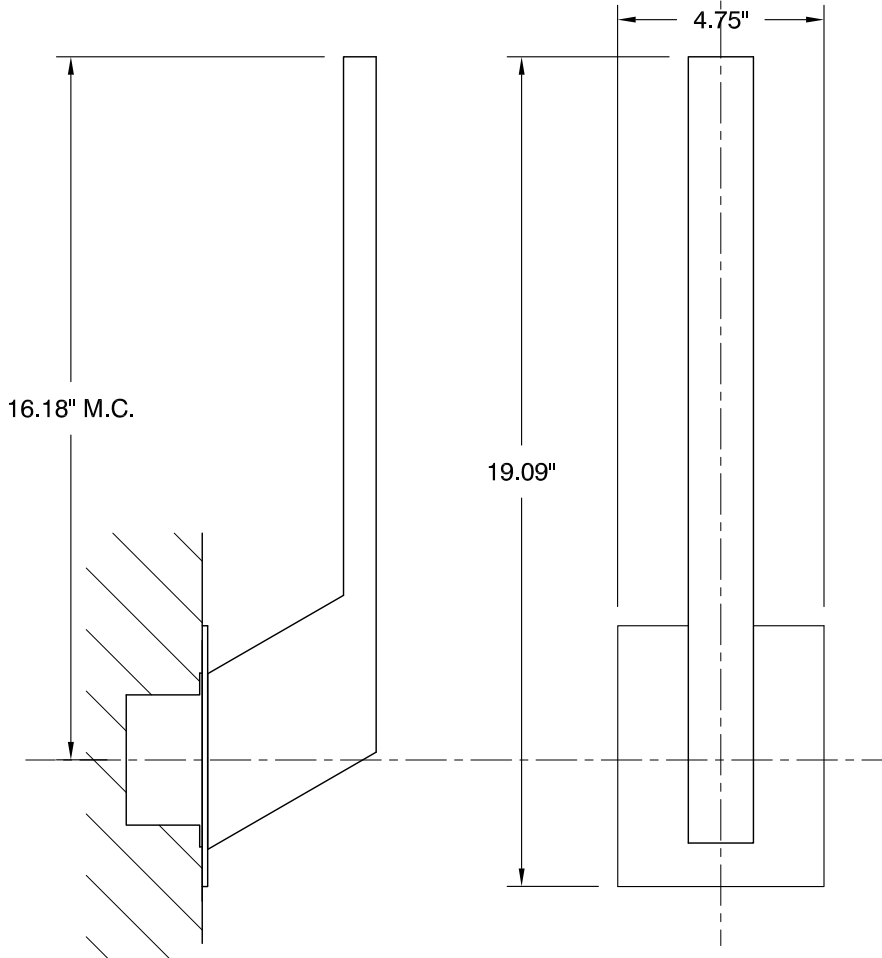

TOP VIEW

SIDE VIEW

FRONT VIEW

MIRAGE sconce
 120v **3-516-40**
 277v **37-516-40**

OXYGEN LIGHTING ©

LAMPING

- o (1x) 12.2w LED array
- o 3000K, 350mA
- o Initial Lumens: 1752 lm
- o Delivered Lumens: TBD
- o CRI>80
- o Color Consistency: 3 Step MacAdam Ellipse

METAL FINISHES

- o **14** - Polished Chrome
- o **24** - Satin Nickel
- o **25** - Satin Copper
- o **40** - Aged Brass

DIMENSIONS

- o 4.75" (w) x 19.09" (h) x 4.00" (ext.)

INSTALLATION

- o 4" J-Box
- o ETL Dry/Damp Listed
- o ADA
- o Conforms to UL STD 1598
- o Certified CAN/CSA STD C22.2 No. 250.0

DRIVER (Dimmable)

- o (1x) 0-10v & Reverse Phase Dimming Constant Current, 12w, 350mA

INPUT VOLTAGE

- o 120v OR 277v 50/60Hz

DIFFUSER

- o Matte White Acrylic

Sample Catalog Number

Series # **Finish** **Catalog number**
 3-516 - 24 = 3-516-24