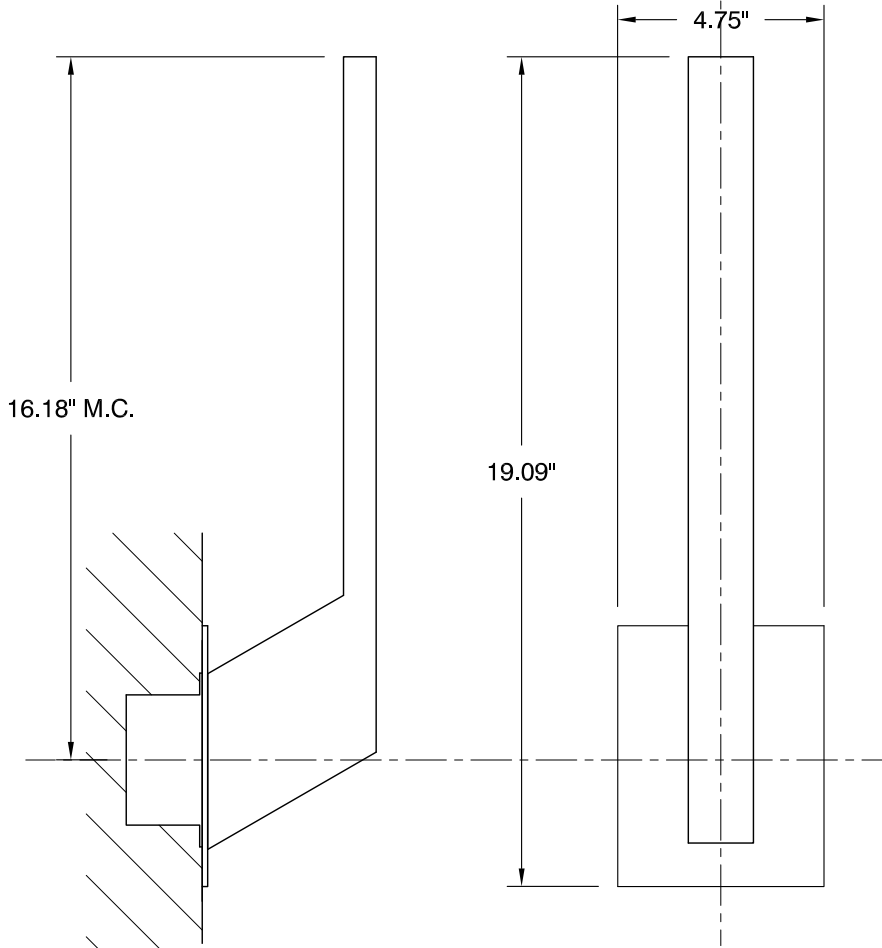

TOP VIEW

SIDE VIEW

FRONT VIEW

MIRAGE sconce
 120v **3-516-25**
 277v **37-516-25**

OXYGEN LIGHTING ©

LAMPING

- o (1x) 12.2w LED array
- o 3000K, 350mA
- o Initial Lumens: 1752 lm
- o Delivered Lumens: TBD
- o CRI > 80
- o Color Consistency: 3 Step MacAdam Ellipse

METAL FINISHES

- o 14 - Polished Chrome
- o 24 - Satin Nickel
- o 25 - Satin Copper
- o 40 - Aged Brass

DIMENSIONS

- o 4.75" (w) x 19.09" (h) x 4.00" (ext.)

INSTALLATION

- o 4" J-Box
- o ETL Dry/Damp Listed
- o ADA
- o Conforms to UL STD 1598
- o Certified CAN/CSA STD C22.2 No. 250.0

DRIVER (Dimmable)

- o (1x) 0-10v & Reverse Phase Dimming Constant Current, 12w, 350mA

INPUT VOLTAGE

- o 120v OR 277v 50/60Hz

DIFFUSER

- o Matte White Acrylic

Sample Catalog Number

Series # **Finish** **Catalog number**
 3-516 - 24 = 3-516-24