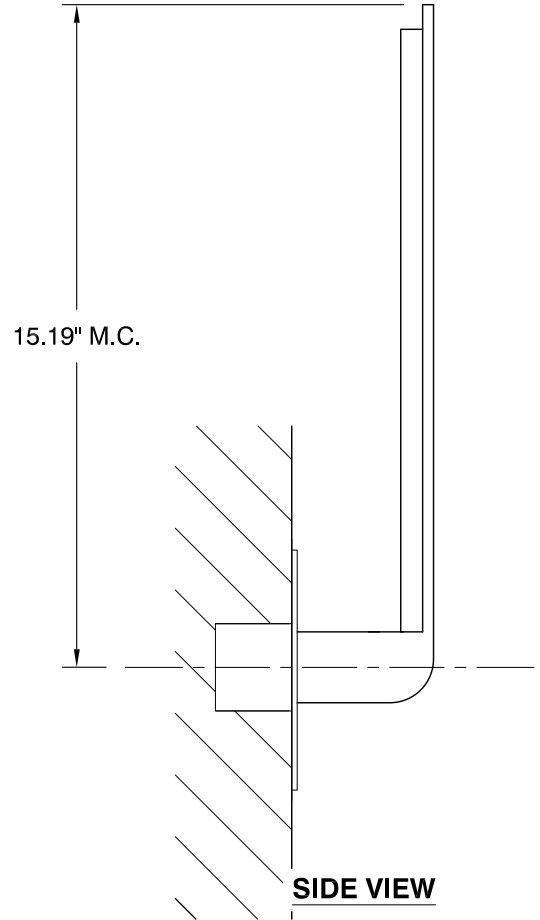

TOP VIEW

FRONT VIEW

SIDE VIEW

HALO sconce
 120v **3-515-24**
 277v **37-515-24**

OXYGEN LIGHTING ©

LAMPING

- o (1x) 10.1w LED array
- o 3000K, 350mA
- o Initial Lumens: 1460 lm
- o Delivered Lumens: TBD
- o CRI > 80
- o Color Consistency: 3 Step MacAdams Ellipse

DRIVER (Dimmable)

- o (1x) 0-10v & Reverse Phase Dimming Constant Current, 12w, 350mA

METAL FINISHES

- o **14** - Polished Chrome
- o **24** - Satin Nickel
- o **25** - Satin Copper
- o **40** - Aged Brass

DIFFUSER

- o Matte White Acrylic

INPUT VOLTAGE

- o 120v OR 277v 50/60Hz

DIMENSIONS

- o 5.50" (w) x 18.00" (h) x 3.25" (ext.)

INSTALLATION

- o 4" J-Box
- o ETL Dry/Damp Listed
- o ADA
- o Conforms to UL STD 1598
- o Certified CAN/CSA STD C22.2 No. 250.0