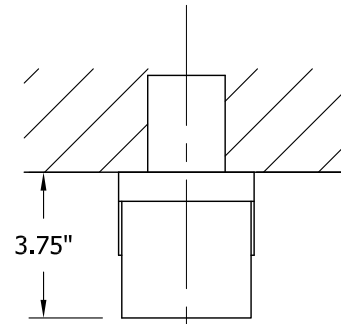

SIDE VIEW

TOP VIEW

FRONT VIEW

CRESCENT sconce
 120v **3-513-24**
 277v **37-513-24**

OXYGEN LIGHTING ©

LAMPING

- o (1x) 10.1w LED array
- o 3000K, 350mA
- o Initial Lumens: 1460 lm
- o Delivered Lumens: 1100 lm
- o CRI > 80
- o Color Consistency: 3 Step MacAdam Ellipse

INPUT VOLTAGE

- o 120v OR 277v 50/60Hz

DIMENSIONS

- o 18.69" (h) X 3.50" (w) x 3.75" (ext.)

INSTALLATION

- o 2" x 3" J-Box
- o ETL Dry/Damp Listed
- o ADA
- o Conforms to UL STD 1598
- o Certified CAN/CSA STD C22.2 No. 250.0