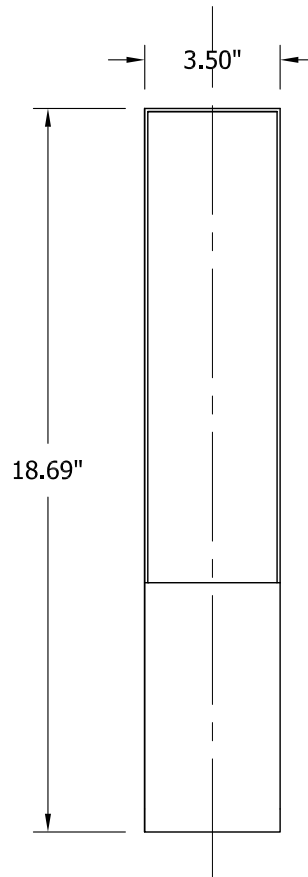

SIDE VIEW

TOP VIEW

FRONT VIEW

CRESCENT sconce
 120v **3-513-24**
 277v **37-513-24**

OXYGEN LIGHTING ©

LAMPING

- o (1x) 10.1w LED array
- o 3000K, 350mA
- o Initial Lumens: 1460 lm
- o Delivered Lumens: 1100 lm
- o CRI > 80
- o Color Consistency: 3 Step MacAdam Ellipse

DRIVER (Dimmable)

- o (1x) 0-10v & Reverse Phase Dimming Constant Current, 12w, 350mA

METAL FINISHES

- o **14** - Polished Chrome
- o **24** - Satin Nickel
- o **25** - Satin Copper

DIFFUSER

- o Matte White Acrylic

INPUT VOLTAGE

- o 120v OR 277v 50/60Hz

DIMENSIONS

- o 18.69" (h) X 3.50" (w) x 3.75" (ext.)

INSTALLATION

- o 2" x 3" J-Box
- o ETL Dry/Damp Listed
- o ADA
- o Conforms to UL STD 1598
- o Certified CAN/CSA STD C22.2 No. 250.0