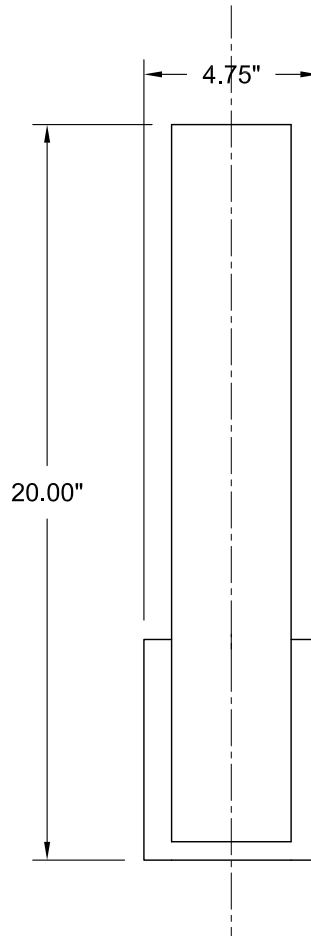

**TOP VIEW**

**FRONT VIEW**

**SIDE VIEW**

**ICON** sconce  
 120v **3-511-25**  
 277v **37-511-25**

OXYGEN LIGHTING ©

**LAMPING**

- o (1x) 10.1w LED array
- o 3000K, 350mA
- o Initial Lumens: 1460 lm
- o Delivered Lumens: 804 lm
- o CRI >80
- o Color Consistency: 3 Step MacAdam Ellipse

**DRIVER (Dimmable)**

- o (1x) 0-10v & Reverse Phase Dimming Constant Current, 12w, 350mA

**METAL FINISHES**

- o **14** - Polished Chrome
- o **22** - Oiled Bronze
- o **24** - Satin Nickel
- o **25** - Satin Copper
- o **40** - Aged Brass

**DIFFUSER**

- o Matte White Acrylic

**INPUT VOLTAGE**

- o 120v OR 277v 50/60Hz

**DIMENSIONS**

- o 20.00" (h) x 4.75" (w) x 2.50" (ext.)
- o Without optional back plate: 19.5" (h) x 3.25" (w) x 2.38" (ext.)