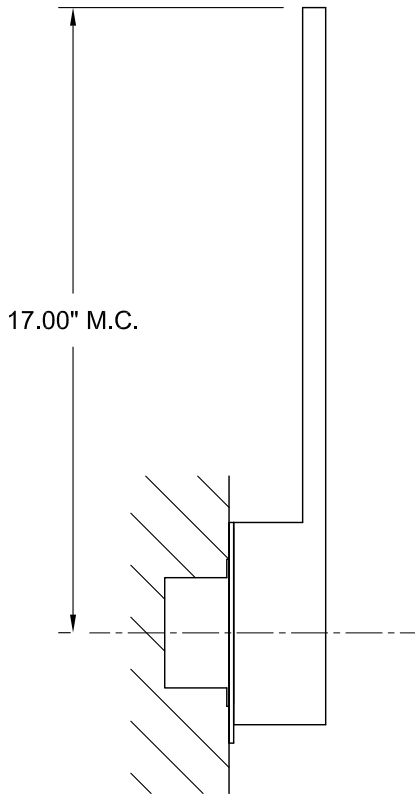

**TOP VIEW**

**FRONT VIEW**

**SIDE VIEW**

**ICON** sconce  
 120v **3-511-25**  
 277v **37-511-25**

OXYGEN LIGHTING ©

**LAMPING**

- o (1x) 10.1w LED array
- o 3000K, 350mA
- o Initial Lumens: 1460 lm
- o Delivered Lumens: 804 lm
- o CRI >80
- o Color Consistency: 3 Step MacAdam Ellipse

**DRIVER (Dimmable)**

- o (1x) 0-10v & Reverse Phase Dimming Constant Current, 12w, 350mA

**METAL FINISHES**

- o **14** - Polished Chrome
- o **22** - Oiled Bronze
- o **24** - Satin Nickel
- o **25** - Satin Copper
- o **40** - Aged Brass

**DIFFUSER**

- o Matte White Acrylic

**INPUT VOLTAGE**

- o 120v OR 277v 50/60Hz

**DIMENSIONS**

- o 20.00" (h) x 4.75" (w) x 2.50" (ext.)
- o Without optional back plate: 19.5" (h) x 3.25" (w) x 2.38" (ext.)