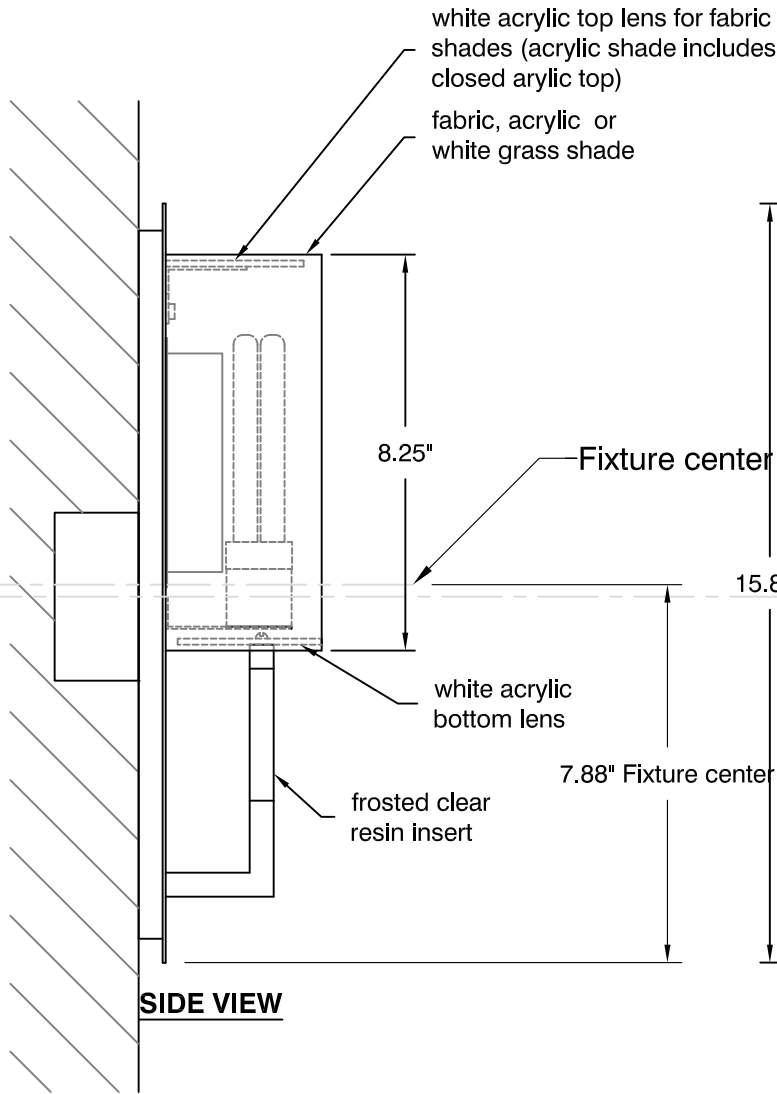

TOP VIEW

SIDE VIEW

FRONT VIEW

EPOCH sconce
oxygen **2-5154-224**

OXYGEN LIGHTING ©

LAMPING

- o 1x18W quad 4-pin fluorescent (G24q-2)
- o Initial Lumens: 1150 lm
- o Delivered Lumens:
 - o 1 - White Cotton Shade - 244 lm
 - o 2 - Matte White Acrylic - 504 lm

BALLAST

- o Electronic, HPF Programmed Start

METAL FINISH

- o 24 - Satin Nickel

DIFFUSERS

- o 1 - White Cotton Shade
- o 2 - Matte White Acrylic

VOLTAGE

- o 120v to 277v

DIMENSIONS

- o 5.13" (w) x 15.81" (h)
- o 3.81" ext. from wall

INSTALLATION

- o 4" Octagonal J- Box
- o UL Damp Listed
- o ADA

Sample Catalog Number

Series #	Diffuser	Finish	Catalog Number
2-5154	- 2	24	= 2-5154-224