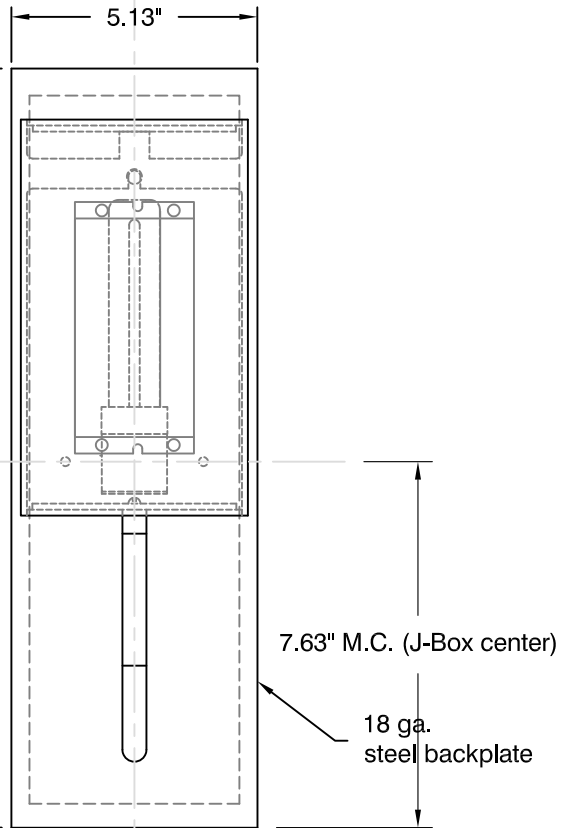

TOP VIEW

SIDE VIEW

FRONT VIEW

EPOCH sconce
oxygen **2-5154-224**

OXYGEN LIGHTING ©

LAMPING

- o 1x18W quad 4-pin fluorescent (G24q-2)
- o Initial Lumens: 1150 lm
- o Delivered Lumens:
 - o 1 - White Cotton Shade - 244 lm
 - o 2 - Matte White Acrylic - 504 lm

DIMENSIONS

- o 5.13" (w) x 15.81" (h)
- o 3.81" ext. from wall

INSTALLATION

- o 4" Octagonal J- Box
- o UL Damp Listed
- o ADA

Sample Catalog Number

Series #	Diffuser	Finish	Catalog Number
2-5154	- 2	24	= 2-5154-224