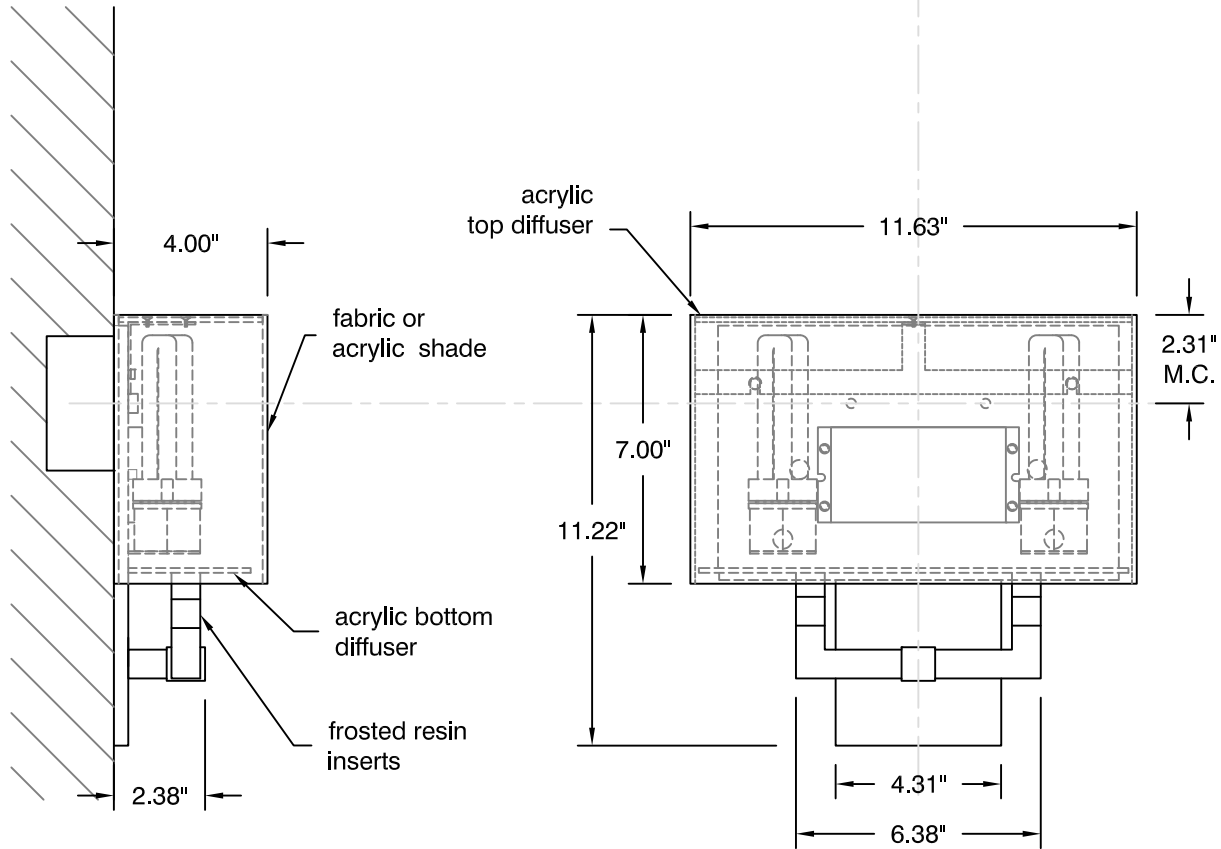

TOP VIEW

SIDE VIEW

FRONT VIEW

CHAMELEON sconce
oxygen **2-5146-224**

OXYGEN LIGHTING ©

LAMPING

- o 2x13W quad tube
- o 4-pin fluorescent (G24q-1)
- o Initial Lumens: 1800 lm
- o Delivered Lumens:
 - o 1 - White Cotton Shade: 695 lm
 - o 2 - Matte White Acrylic: 811 lm

DIMENSIONS

- o 11.63" (w) x
- o 11.22" (h)
- o 4" ext. from wall

INSTALLATION

- o 4" octagonal J- Box
- o UL approved for damp locations
- o ADA

Sample Catalog Number

Series #	Diffuser	Finish	Catalog Number
2-5146	- 1	24	= 2-5146-124