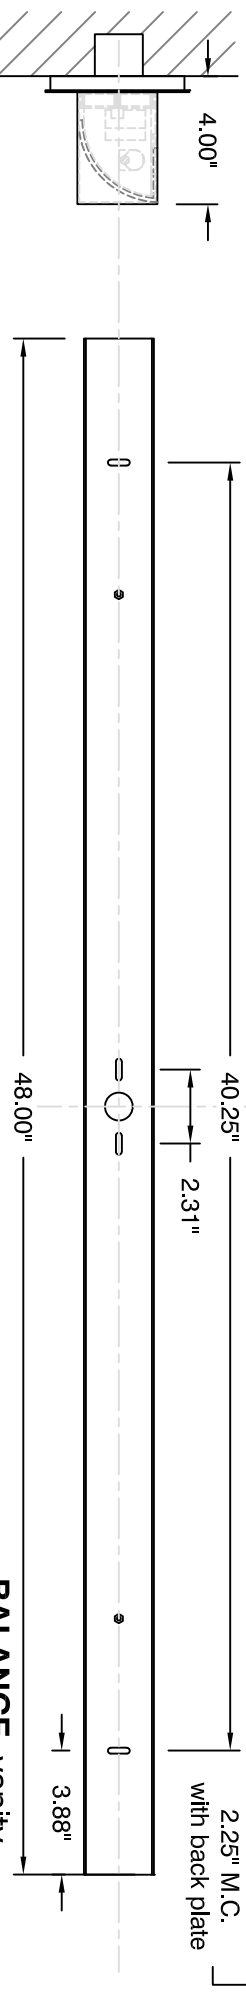

TOP VIEW

FRONT VIEW

**SIDE VIEW WITH
OPTIONAL BACKPLATE**

MOUNTING PLATE

BALANCE vanity
oxygen **2-5139-24**
2-5139-24(-BP424)

OXYGEN LIGHTING ©

LAMPING

- 1 x 54W T5HO linear fluorescent (mini bi-pin)
- Initial Lumens: 4450 lm
- Delivered Lumens: 1865 lm

BALLAST

- Electronic HPF, Programmed Start

METAL FINISH

- 24 - Satin Nickel

DIMENSIONS

- 48.63" (W) x 2.5" (H) 3.5" ext. from wall

INSTALLATION

- 2" x 3" J-Box
- 4" J-Box with optional backplate

PROJECT: _____
DATE: _____

Series # 2-5139 - Finish 24 = Sample Catalog Number 2-5139-24