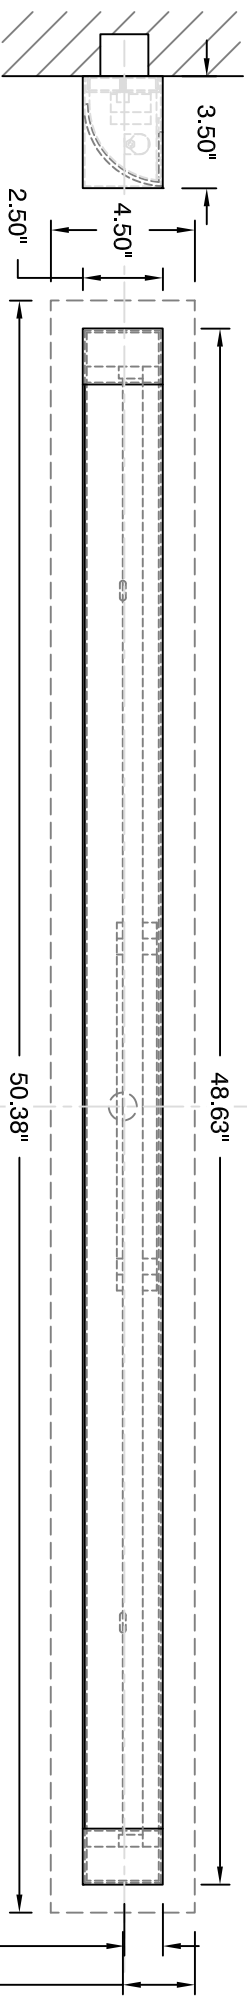

TOP VIEW

FRONT VIEW

**SIDE VIEW WITH
OPTIONAL BACKPLATE**

MOUNTING PLATE

BALANCE vanity
oxygen **2-5139-24**
2-5139-24(-BP424)

OXYGEN LIGHTING ©

LAMPING

- 1 x 54W T5HO linear fluorescent (mini bi-pin)
- Initial Lumens: 4450 lm
- Delivered Lumens: 1865 lm

BALLAST

- Electronic HPF, Programmed Start

METAL FINISH

- 24 - Satin Nickel

DIMENSIONS

- 48.63" (W) x 2.5" (H) 3.5" ext. from wall

INSTALLATION

- 2" x 3" J-Box
- 4" J-Box with optional backplate

PROJECT: _____
DATE: _____

Series # 2-5139 - Finish 24 = Sample Catalog Number 2-5139-24