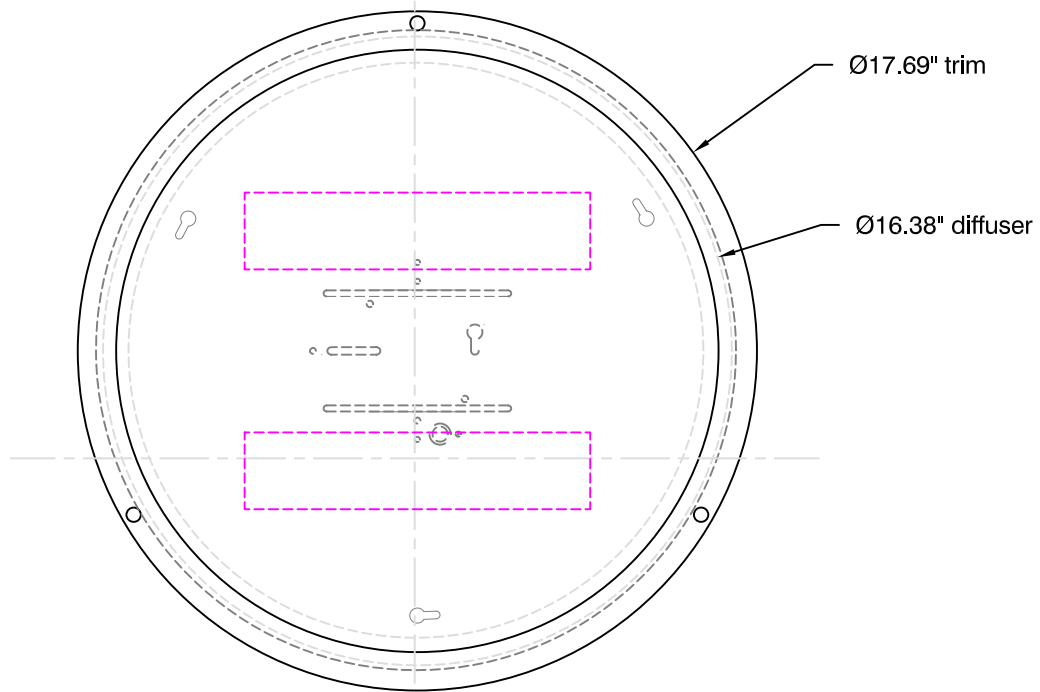

SIDE VIEW

BOTTOM VIEW

ORACLE ceiling mount
oxygen **CDX-2176**

OXYGEN LIGHTING ©

LAMPING

- o 2x11w LED array - 3500k
- o 50000 Hr Life Span (L₇₀)
- o L/W 89 at array level
- o Efficacy: 48.8 L/W (LM₇₉)
- o CRI > 80
- o Color Consistency: 3 step Macadam Ellipse

DRIVER (Non dimable)

- o Two Drivers
- Class 2, Constant Current
- 15w, 350 mA (per driver)
- Total Input: 29.1w

DIFFUSER

- o matte white acrylic

METAL FINISH

- o satin nickel

DIMENSIONS

- o Ø17.69" x 4.25"(h)