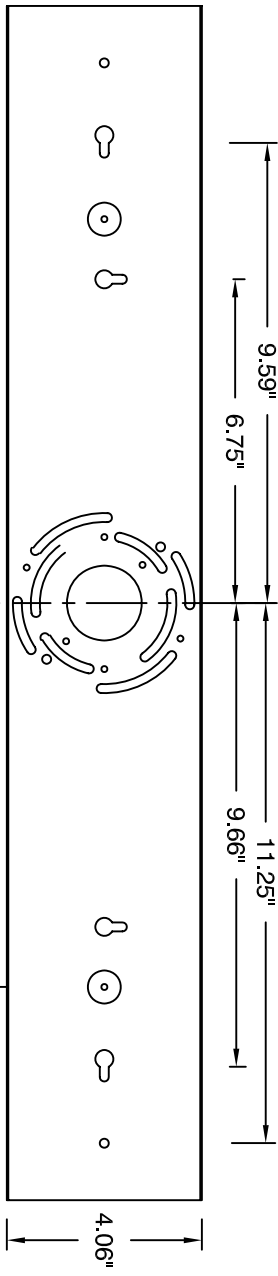

SIDE VIEW

FRONT VIEW

MOUNTING PLATE

OXYGEN LIGHTING ©

LAMPING

- o 2x11w Array, 3000k, 350mA
- o 50000 Hr Life Span (L70)
- o L/W 89 at array level
- o Efficacy: 48.4 L/W (LM79)
- o CRI >80
- o Color Consistency: 3 step Macadam Ellipse

DRIVER

- o 120-277V, .700mA

METAL FINISH

- o satin nickel

DIMENSIONS

- o 26" (w)
- o 5.19" (h)
- o 3.94" extension

INSTALLATION

- o 4" octagonal "J"-Box
- o ETL Dry/Damp Listed
- o Approved for ceiling or wall mounting
- o Conforms to UL STD 1598
- o Certified CAN/CSA STD C22.2 No. 250.0
- o LM79 and LM80 available