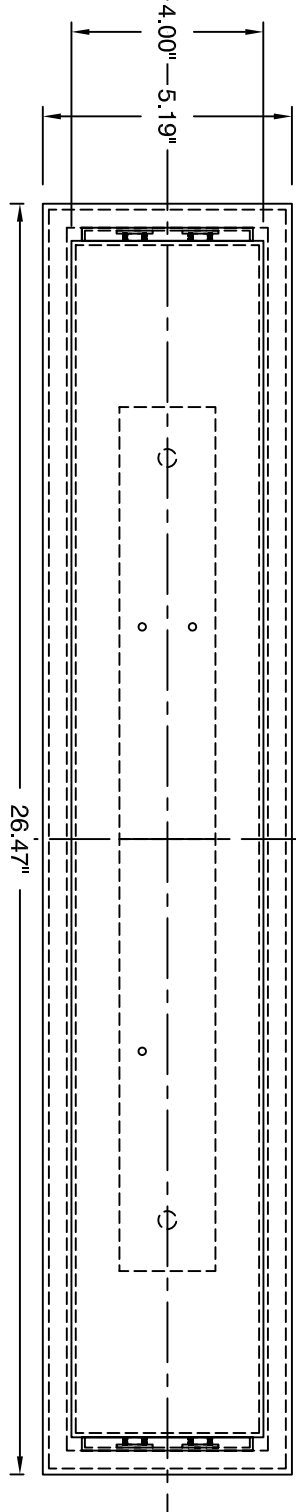

SIDE VIEW

FRONT VIEW

MOUNTING PLATE

OXYGEN LIGHTING ©

LAMPING

- o 2x11w Array, 3000k, 350mA
- o 50000 Hr Life Span (L70)
- o L/W 89 at array level
- o Efficacy: 48.4 L/W (LM79)
- o CRI >80
- o Color Consistency: 3 step Macadam Ellipse

DRIVER

- o 120-277V, .700mA

METAL FINISH

- o satin nickel

DIMENSIONS

- o 26" (w)
- o 5.19" (h)
- o 3.94" extension

INSTALLATION

- o 4" octagonal "J"-Box
- o ETL Dry/Damp Listed
- o Approved for ceiling or wall mounting
- o Conforms to UL STD 1598
- o Certified CAN/CSA STD C22.2 No. 250.0
- o LM79 and LM80 available