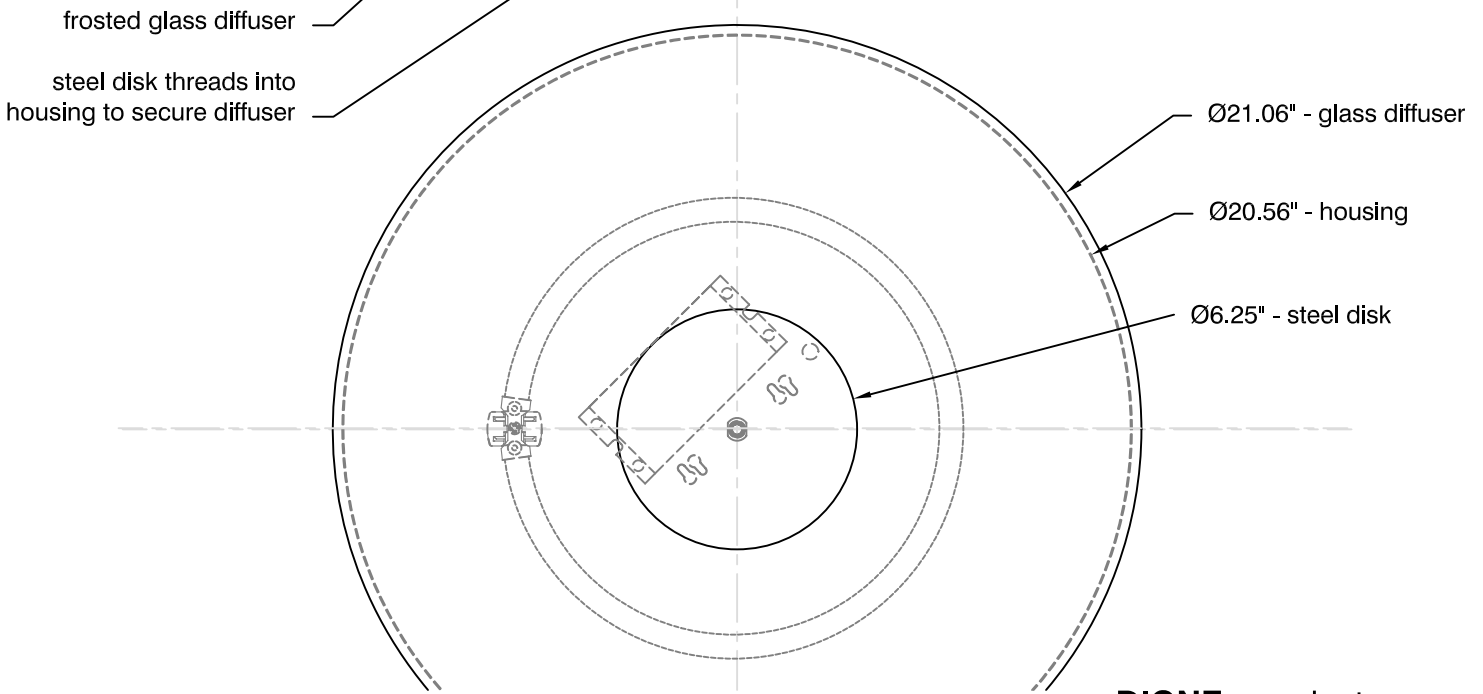

**SIDE VIEW**

**BOTTOM VIEW**

**DIONE** pendant  
oxygen **CDX-2141**

OXYGEN LIGHTING ©

**LAMPING**

o 1x55w T5HO

**BALLAST**

o electronic, HPF  
o programmed start

**VOLTAGE**

o 120-277V

**DIFFUSER**

o frosted glass (white  
o painted top side)

**METAL FINISH**

o satin nickel

**DIMENSIONS**

o 21.06"(w) x assorted (h)

**STEM LENGTHS**

- o 13.25" = 17" OAH
- o 14.25" = 18" OAH
- o 15.25" = 19" OAH
- o 20.25" = 24" OAH
- o 29.25" = 33" OAH
- o 31.25" = 35" OAH
- o 35.25" = 39" OAH

- o 38.75" = 42.5" OAH
- o 39.25" = 43" OAH
- o 60" = 63.75" OAH

**NOTE**

o Fixture supplied with 5' (60") stem  
that is custom-cut in the field to  
accommodate the desired OAH

**INSTALLATION**

- o 4" octagonal "J"-Box
- o UL Damp Listed

**oxygen**

**OXYGEN LIGHTING**