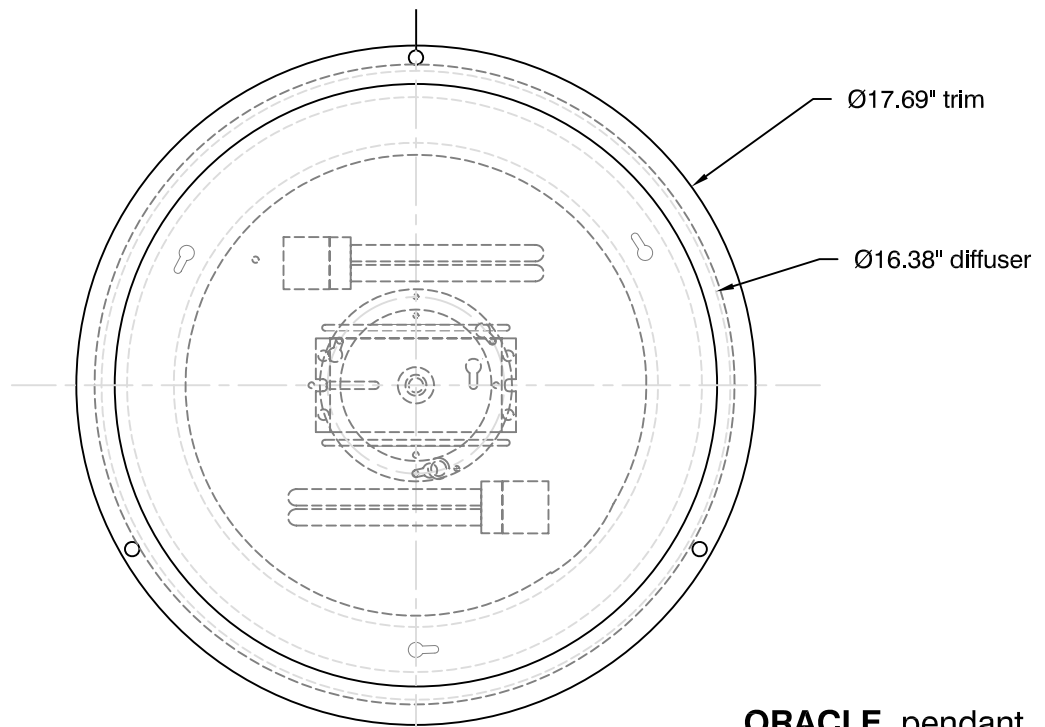

SIDE VIEW

BOTTOM VIEW

ORACLE pendant
oxygen **CDX-2140**

OXYGEN LIGHTING ©

LAMPING

o 2 x 26w G24-q3

BALLAST

o electronic HPF, programmed start

VOLTAGE

o 120-277V

DIFFUSER

o matte white acrylic

METAL FINISH

o satin nickel

STEM

o 26" STEM (7/8"Ø)