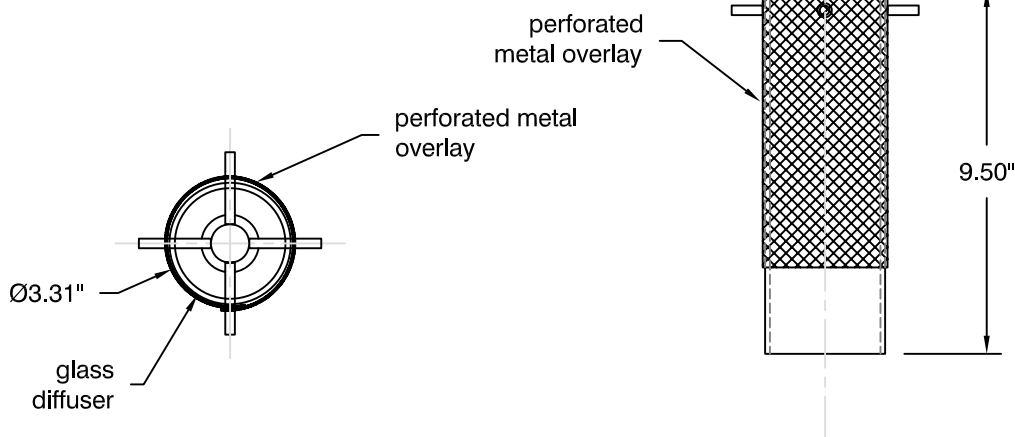

**TOP VIEW (canopy)**

**TOP VIEW (diffuser)**

**FRONT VIEW**

**LOTUS** pendant  
oxygen **CDX-2138**

OXYGEN LIGHTING ©

**LAMPING**

- o 1x13w G24q-1 (recommend using lamps with End Of Life protection)

**DIFFUSER**

- o white opal glass

**DIMENSIONS**

- o Ø3.67" x 9.5"(h)
- o 8' of cord and cable provided

**INSTALLATION**

- o 4" octagonal "J"-Box
- o UL Listed

**BALLAST**

- o electronic HPF, instant start

**OVERLAY**