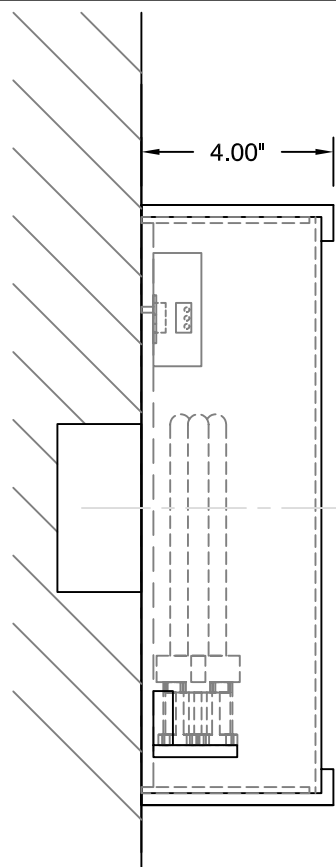

TOP VIEW

SIDE VIEW

FRONT VIEW

SIREN scone
oxygen **CDX-2029**

OXYGEN LIGHTING ©

LAMPING

- o 1x42w GX24q-4 triple tube

DIFFUSER

- o white opal glass

METAL FINISH

- o satin nickel

INSTALLATION

- o 4" octagonal "J"-Box
- o UL Damp Listed
- o ADA

BALLAST

- o universal voltage, electronic HPF programmed start

DIMENSIONS

- o 7.91" (w) x 12.50" (h)
- o 4.00" ext. from wall

VOLTAGE

- o 120/277V

OXYGEN LIGHTING
201 Railhead Rd - Ft Worth, TX 76106
TEL. (877) 607-0202 FAX (877) 607-0203
www.oxygenlighting.com

PROJECT: _____

DATE: _____