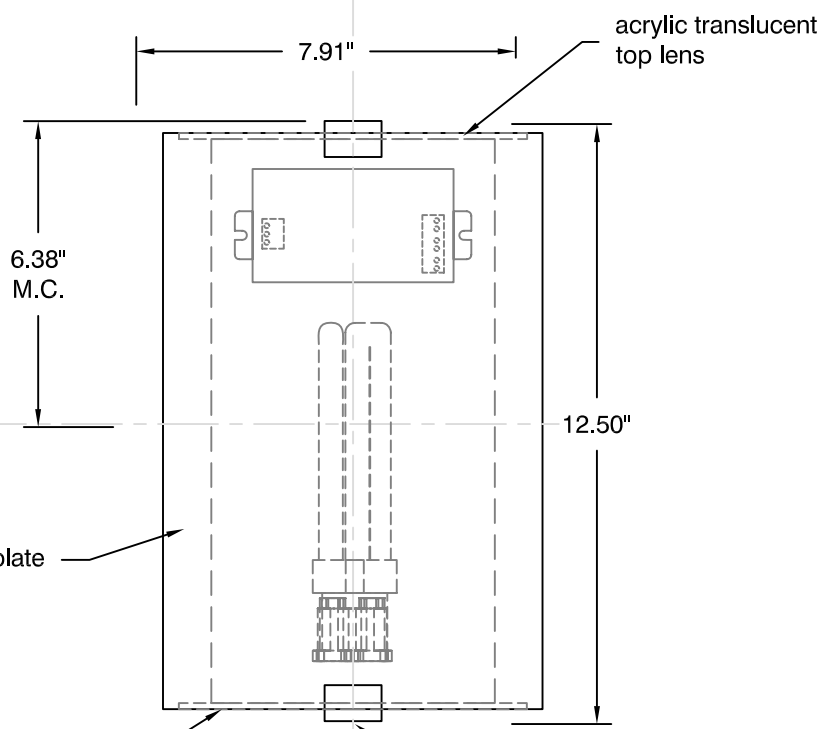

TOP VIEW

SIDE VIEW

FRONT VIEW

SIREN scone
oxygen **CDX-2029**

OXYGEN LIGHTING ©

LAMPING

- o 1x42w GX24q-4 triple tube

DIFFUSER

- o white opal glass

METAL FINISH

- o satin nickel

INSTALLATION

- o 4" octagonal "J"-Box
- o UL Damp Listed
- o ADA

BALLAST

- o universal voltage, electronic HPF programmed start

DIMENSIONS

- o 7.91" (w) x 12.50" (h)
- o 4.00" ext. from wall

VOLTAGE

- o 120/277V

OXYGEN LIGHTING
201 Railhead Rd - Ft Worth, TX 76106
TEL. (877) 607-0202 FAX (877) 607-0203
www.oxygenlighting.com

PROJECT: _____

DATE: _____