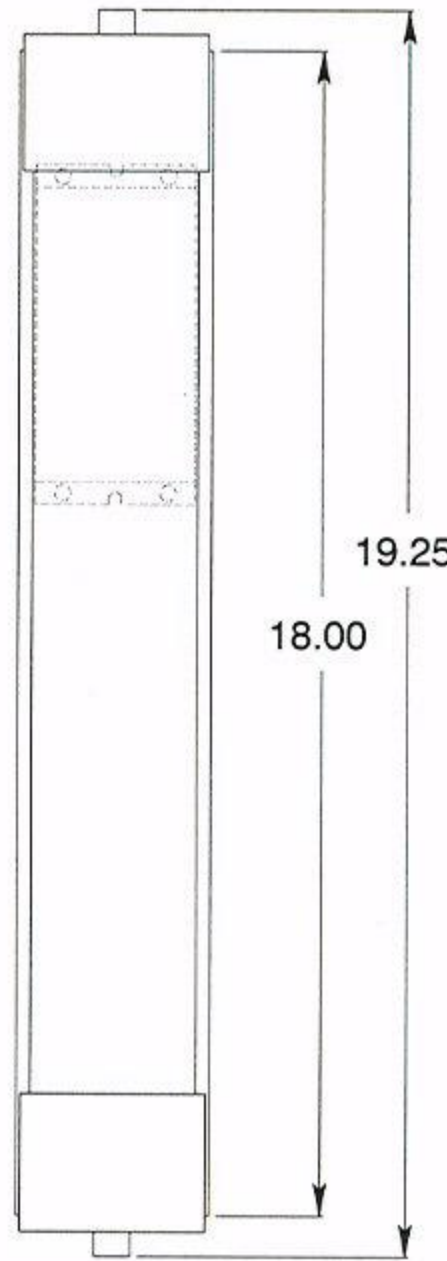

2" x 3" junction
box (supplied by others)

TOP VIEW

SIDE VIEW

FRONT VIEW

MOUNTING PLATE

NOTE: We recommend having at least 6" of space on both ends of the fixture for installing the backplate.

CDX-1970

© OXYGEN LIGHTING 2005

LAMPING	DIFFUSERS	METAL FINISHES	VOLTAGE	DIMENSIONS	INSTALLATION
o 1 x 39W Biax (2G11 Base)	o white opal glass	o 24 - satin nickel	o 120/277V	o 3" (w) x 19.25" (h) 5.81" ext. from wall	o 2" x 3" J-Box o UL Listed
BALLAST					
o electronic, HPF programmed start					

oxygen

OXYGEN LIGHTING SUITE 900
580 BROADWAY, NEW YORK, NY 10012
TEL. (877) 607-0202 FAX (877) 607-0203

PROJECT: _____

DATE: _____