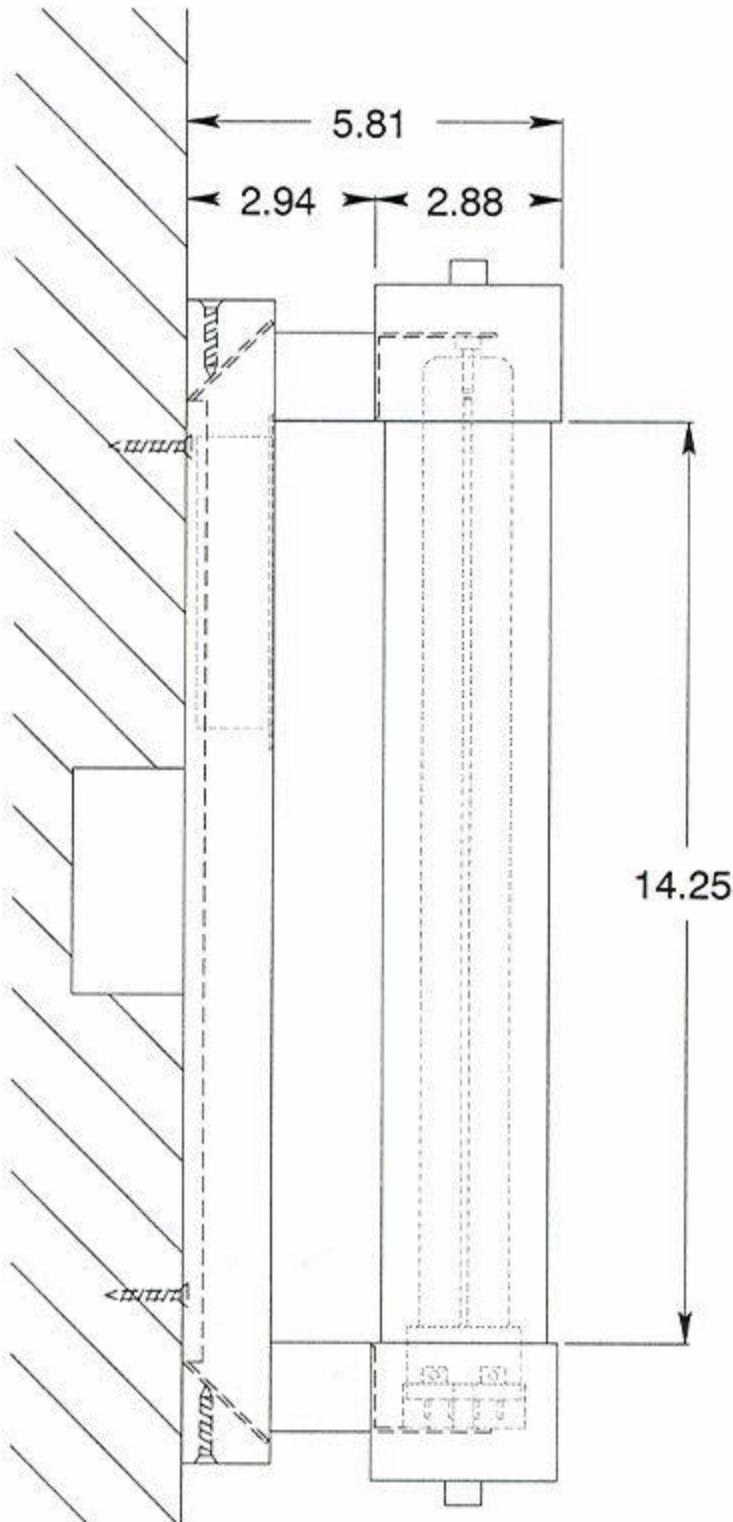

2" x 3" junction
box (supplied by others)

TOP VIEW

SIDE VIEW

FRONT VIEW

MOUNTING PLATE

NOTE: We recommend having at least 6" of space on both ends of the fixture for installing the backplate.

CDX-1970

© OXYGEN LIGHTING 2005

LAMPING	DIFFUSERS	METAL FINISHES	VOLTAGE	DIMENSIONS	INSTALLATION
o 1 x 39W Biax (2G11 Base)	o white opal glass	o 24 - satin nickel	o 120/277V	o 3" (w) x 19.25" (h) 5.81" ext. from wall	o 2" x 3" J-Box o UL Listed
BALLAST					
o electronic, HPF programmed start					

oxygen

OXYGEN LIGHTING SUITE 900
580 BROADWAY, NEW YORK, NY 10012
TEL. (877) 607-0202 FAX (877) 607-0203

PROJECT: _____

DATE: _____