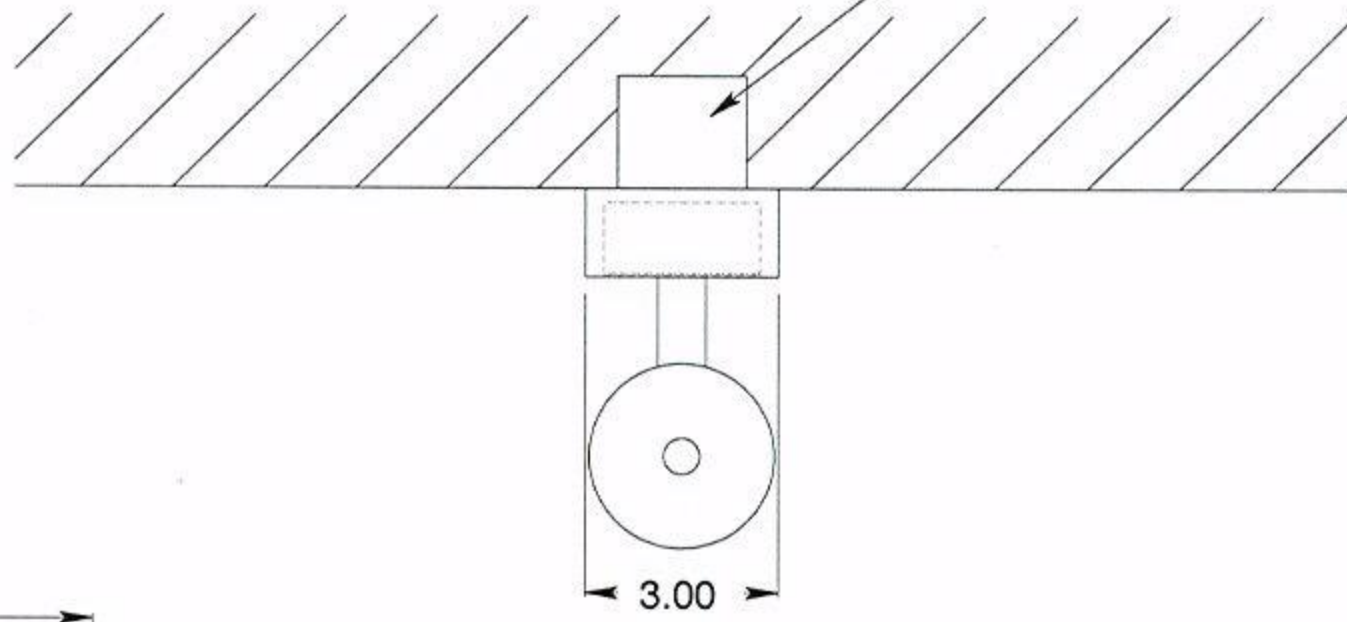

2" x 3" junction
box (supplied by others)

TOP VIEW

SIDE VIEW

FRONT VIEW

MOUNTING PLATE

NOTE: We recommend having at least 6" of space on both ends of the fixture for installing the backplate.

CDX-1970

© OXYGEN LIGHTING 2005

LAMPING	DIFFUSERS	METAL FINISHES	VOLTAGE	DIMENSIONS	INSTALLATION
o 1 x 39W Biax (2G11 Base)	o white opal glass	o 24 - satin nickel	o 120/277V	o 3" (w) x 19.25" (h) 5.81" ext. from wall	o 2" x 3" J-Box o UL Listed
BALLAST					
o electronic, HPF programmed start					