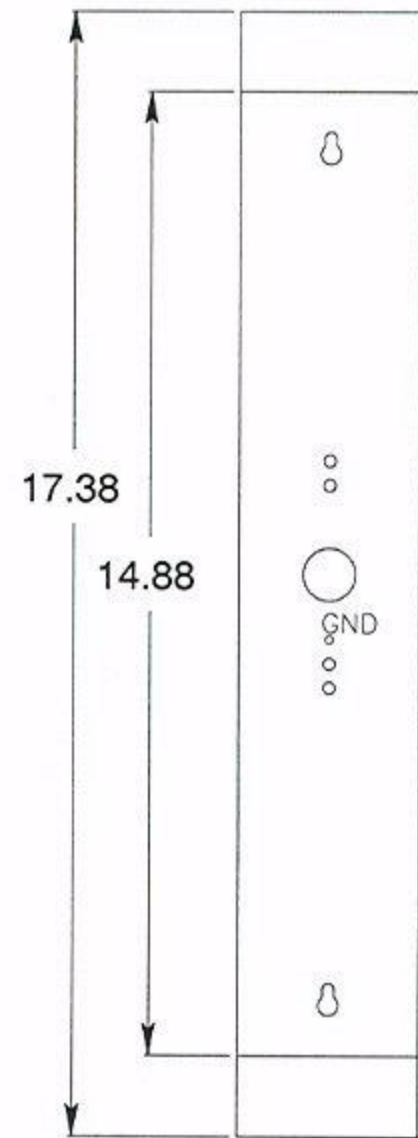

2" x 3" junction
box (supplied by others)

TOP VIEW

SIDE VIEW

FRONT VIEW

MOUNTING PLATE

NOTE: We recommend having at least 6" of space on both ends of the fixture for installing the backplate.

CDX-1970

© OXYGEN LIGHTING 2005

LAMPING	DIFFUSERS	METAL FINISHES	VOLTAGE	DIMENSIONS	INSTALLATION
o 1 x 39W Biax (2G11 Base)	o white opal glass	o 24 - satin nickel	o 120/277V	o 3" (w) x 19.25" (h) 5.81" ext. from wall	o 2" x 3" J-Box o UL Listed
BALLAST					
o electronic, HPF programmed start					

oxygen

OXYGEN LIGHTING SUITE 900
580 BROADWAY, NEW YORK, NY 10012
TEL. (877) 607-0202 FAX (877) 607-0203

PROJECT: _____

DATE: _____