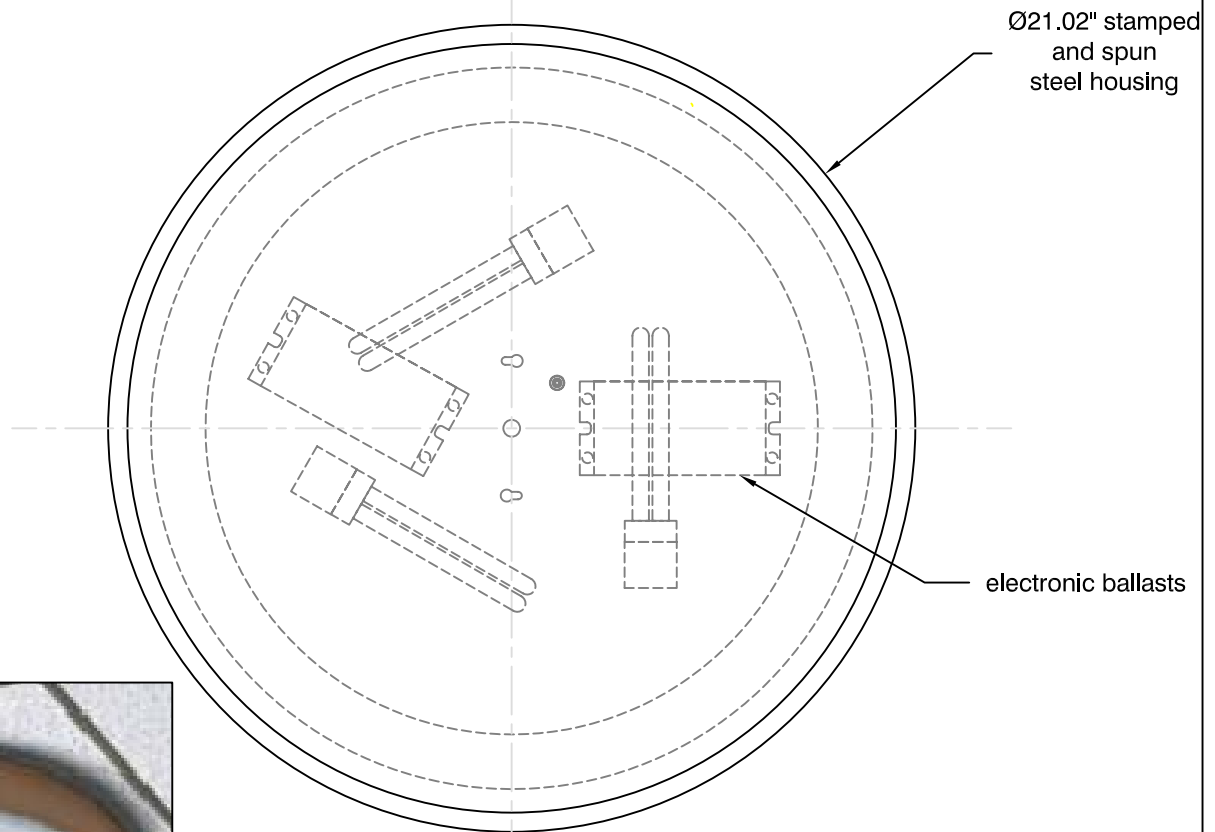

SIDE VIEW

BOTTOM VIEW

NOTE: Finish in image may not match item specified

JOURNEY flush mount (modified)
oxygen CDX-1835

<u>METAL FINISH</u> o satin nickel	<u>DIFFUSER</u> o matte white acrylic	<u>LAMPING</u> o 3x26w G24q-3	<u>VOLTAGE</u> o 120v	<u>DIMENSIONS</u> o Ø21.02" x 4.84"(h)	<u>INSTALLATION</u> o 4" octagonal "J"-Box o UL Damp Listed
<u>BALLAST</u> o electronic HPF, programmed start					