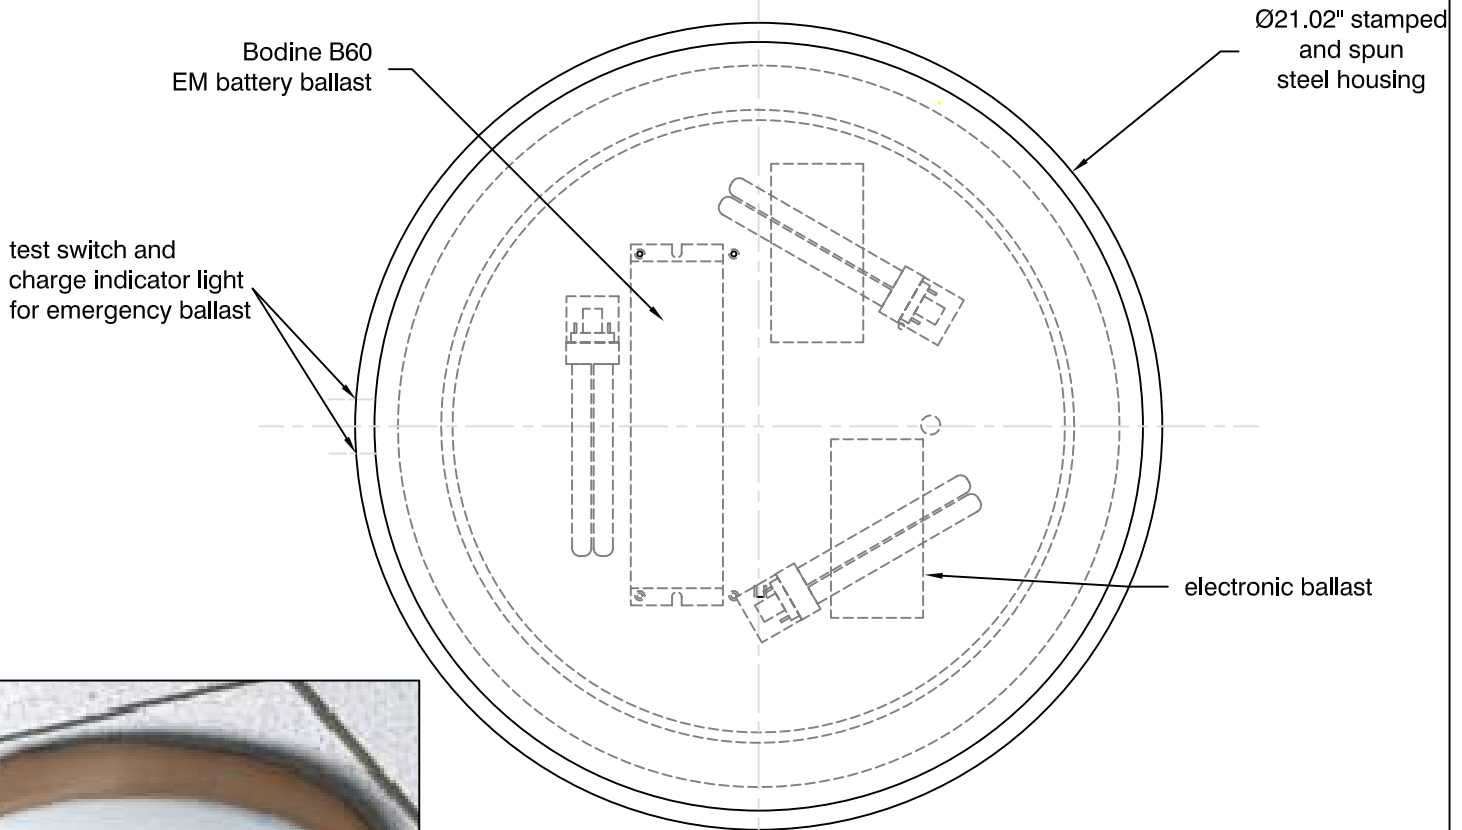

SIDE VIEW

BOTTOM VIEW

NOTE: Finish in image may not match item specified

JOURNEY flush mount (modified)
oxygen **CDX-1834**

OXYGEN LIGHTING ©

METAL FINISH

- o satin nickel

DIFFUSER

- o matte white acrylic

LAMPING

- o 3x26w G24q-3

VOLTAGE

- o 120v

DIMENSIONS

- o Ø21.02" x 4.84"(h)

INSTALLATION