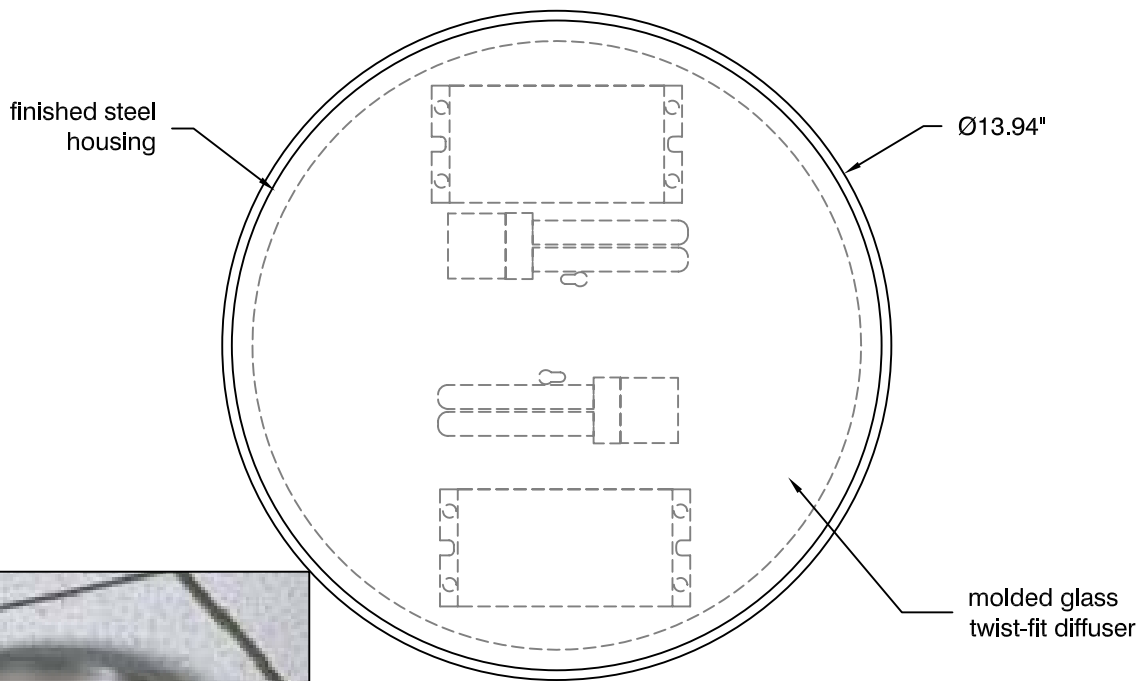

SIDE VIEW

BOTTOM VIEW

JOURNEY ceiling mount
oxygen **CDX-1744**

OXYGEN LIGHTING ©

METAL FINISH

o satin nickel

DIFFUSER

o 1/8" white opal glass

LAMPING

o 2 x 13W quad tube 4-pin compact fluorescent (G24q-1)

VOLTAGE

o 120/277V

DIMENSIONS

o Ø13.94" x 4.50"(h)

INSTALLATION

o 4" octagonal "J"-Box
o UL Damp Listed