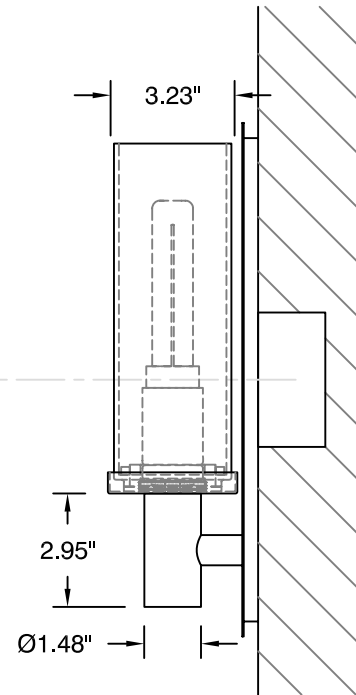

TOP VIEW

PERSPECTIVE

SIDE VIEW

FRONT VIEW

oxygen **CDX-1575**

OXYGEN LIGHTING ©

METAL FINISHES

- o 24 - satin nickel

DIFFUSER

- o white opal glass

VOLTAGE

- o 277V

BALLAST

- o electronic NPF, rapid start socket/ballast 277v. GU24 base

LAMPING

- o 1x18W quad tube, 4-pin compact fluorescent (G24q-2)

DIMENSIONS

- o 5" (w) x 13.38" (h) 4.00" ext. from wall

INSTALLATION

- o 4" octagonal "J"- Box
- o UL Damp Listed
- o ADA

oxygen

OXYGEN LIGHTING SUITE 900
580 BROADWAY, NEW YORK, NY 10012
TEL. (877) 607-0202 FAX (877) 607-0203