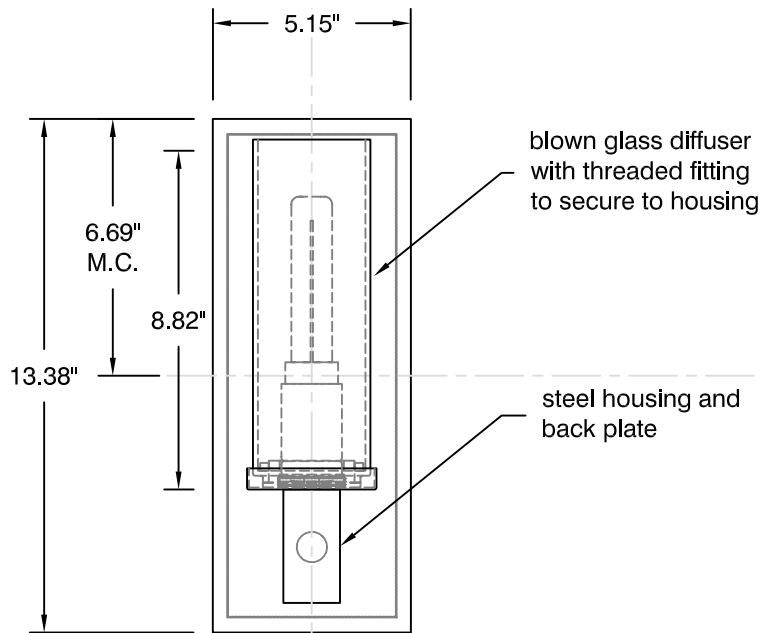

TOP VIEW

PERSPECTIVE

SIDE VIEW

FRONT VIEW

oxygen **CDX-1575**

OXYGEN LIGHTING ©

METAL FINISHES

- o 24 - satin nickel

DIFFUSER

- o white opal glass

VOLTAGE

- o 277V

BALLAST

- o electronic NPF, rapid start socket/ballast 277v. GU24 base

LAMPING

- o 1x18W quad tube, 4-pin compact fluorescent (G24q-2)

DIMENSIONS

- o 5" (w) x 13.38" (h) 4.00" ext. from wall

INSTALLATION

- o 4" octagonal "J"- Box
- o UL Damp Listed
- o ADA

oxygen

OXYGEN LIGHTING SUITE 900
580 BROADWAY, NEW YORK, NY 10012
TEL. (877) 607-0202 FAX (877) 607-0203