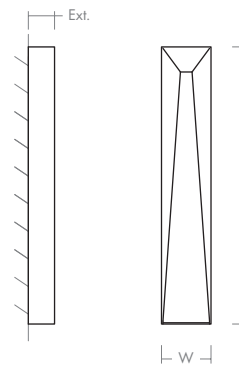

CALYPSO Outdoor

120v : **3-731-xx**

277v : **37-731-xx**

oxygen

FIXTURE TYPE _____

LOCATION _____

PROJECT _____

DATE _____

-16 Gray

-22 Oiled Bronze

LIGHT SOURCE	2 x 10.1W LED, 3000K, CRI 90
LUMINAIRE POWER	25.9W at 120V
RATED LIFE	60000 hr RL
OPTIONAL COLOR TEMPERATURES	2700K, 3500K, 4000K
LUMEN OUTPUT	Delivered: 1015 lm (LM-79)
INPUT VOLTAGE	120V or 277V
DRIVER OUTPUT	2 x 350 mA, 12W
DIMMING	0-10v &Phase (ELV) Dimming - 50/60Hz 100% to 10% Dimming
CONSTRUCTION	Cast Aluminium and Polycarbonate
DIFFUSER	- Polished White Polycarbonate
FINISHES	Gray (-16), Oiled Bronze (-22)
MOUNTING	4" Octagonal J-Box (Installer must provide a bead of caulk between fixture housing and mounting surface)
STANDARDS	ETL Wet, ADA compliant, Conforms to UL STD 1598, Certified CAN/CSA, STD C22.2 No 250.0.

DIMENSIONS

W: 4.25"

H: 22.00"

Ext: 2.25"

M.C: 11.00" From top of fixture

Order example for standard fixture:

3-731-22 (x- Voltage - xxx-Sequence # - xx-Finish)

3: 120v, **37:** 277v, **32:** Universal Voltage