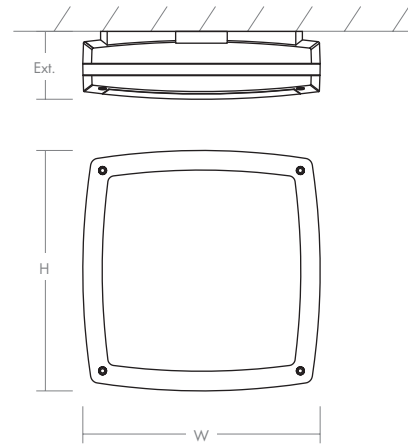

CELENA Outdoor (Wall / Ceiling)

120v : **3-715-xx**

277v : **37-715-xx**

oxygen

FIXTURE TYPE _____

LOCATION _____

PROJECT _____

DATE _____

-15 Black

-16 Gray

LIGHT SOURCE	2 x 10.1W LED, 3000K, CRI 90
LUMINAIRE POWER	24.9W at 120V
RATED LIFE	60000 hr RL
OPTIONAL COLOR TEMPERATURES	2700K, 3500K, 4000K
LUMEN OUTPUT	Delivered: 847 lm (LM-79)
INPUT VOLTAGE	120V or 277V
DRIVER OUTPUT	2 x 350 mA, 12W
DIMMING	0-10v & Phase (ELV) Dimming - 50/60Hz 100% to 10% Dimming
CONSTRUCTION	Cast Aluminium and Polycarbonate
DIFFUSER	- Polished White Polycarbonate
FINISHES	Black (-15), Gray (-16)
MOUNTING	4" Octagonal J-Box (Installer must provide a bead of caulk between fixture housing and mounting surface)
STANDARDS	ETL Wet, ADA compliant, Conforms to UL STD 1598, Certified CAN/CSA, STD C22.2 No 250.0.

DIMENSIONS

W: 11.82"

H: 11.82"

Ext.: 3.33"

M.C.: 5.91" From top of fixture

Order example for standard fixture:

3-715-15 (x- Voltage - xxx-Sequence # - xx-Finish)

3: 120v, **37:** 277v, **32:** Universal Voltage