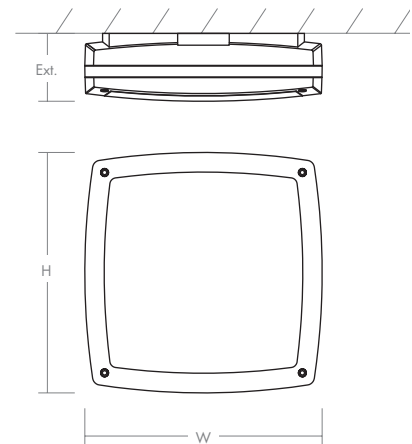

# oxygen

FIXTURE TYPE \_\_\_\_\_

LOCATION \_\_\_\_\_

PROJECT \_\_\_\_\_

DATE \_\_\_\_\_

-15 Black

-16 Gray

<b>LIGHT SOURCE</b>	2 x 10.1W LED, 3000K, CRI 90
<b>LUMINAIRE POWER</b>	24.9W at 120V
<b>RATED LIFE</b>	60000 hr RL
<b>OPTIONAL COLOR TEMPERATURES</b>	2700K, 3500K, 4000K
<b>LUMEN OUTPUT</b>	Delivered: 847 lm (LM-79)
<b>INPUT VOLTAGE</b>	120V or 277V
<b>DRIVER OUTPUT</b>	2 x 350 mA, 12W
<b>DIMMING</b>	0-10v & Phase (ELV) Dimming - 50/60Hz 100% to 10% Dimming
<b>CONSTRUCTION</b>	Cast Aluminium and Polycarbonate
<b>DIFFUSER</b>	- Polished White Polycarbonate
<b>FINISHES</b>	Black (-15), Gray (-16)
<b>MOUNTING</b>	4" Octagonal J-Box (Installer must provide a bead of caulk between fixture housing and mounting surface)
<b>STANDARDS</b>	ETL Wet, ADA compliant, Conforms to UL STD 1598, Certified CAN/CSA, STD C22.2 No 250.0.

#### DIMENSIONS

**W:** 11.82"

**H:** 11.82"

**Ext.:** 3.33"

**M.C.:** 5.91" From top of fixture

Order example for standard fixture:

**3-715-15** (x- Voltage - xxx-Sequence # - xx-Finish)

**3:** 120v, **37:** 277v